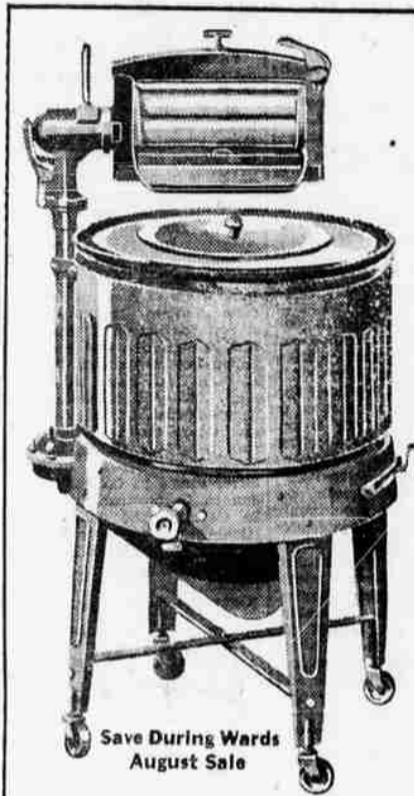

Ward Quality
WASHER
44⁹⁵
$5 Down

* $4 Monthly. Small Carrying Charge

Here's your chance to save on a Ward quality washer! 16-gallon porcelain tub has washboard action walls. Lovell pressure cleansing wringer with 2-inch balloon rolls! Wards exclusive gyrator, fastest-by-test washing action!

- Porcelain tub has corrugated walls
- Powerful splash-proof 1/4 h. p. motor
- Wards exclusive tri-vane agitator
- Lovell wringer, adjustable pressure.
- All steel cut gears, fully enclosed and sealed in bath of oil for long life.

Save During Wards August Sale