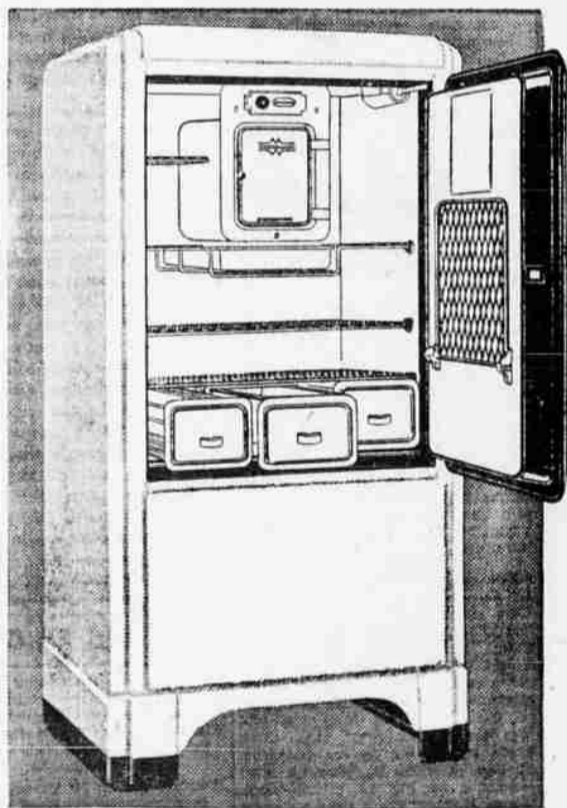

for a Limited Time Only on Any Ward
Electric Refrigerator

Large Deluxe Model shown with 6.35 Cu. Ft. capacity, 13.65 Sq. Ft. Shelf Area.

REGULAR LOW PRICE $159.95

Less Trade-in Allowance $10.00

Now Only

$149⁹⁵

$6 Down $6 Monthly Small Carrying Charge

17 DELUXE WARD FEATURES

- Classified food storage
- Large porcelain vegetable freshener drawer
- Dairy drawer with egg rack and dishes for leftovers
- Chrome freezing unit door
- 5-speed freezing control
- All porcelain interior
- Dupont Dulux exterior
- Silvery two-tone hardware
- Handy flat table top
- Porcelain enclosure around freezing unit
- Refrigerated shelves for extra freezing speed
- Large ice-making capacity, 63 cubes—5 lbs. of ice
- Rustless flat bar shelves
- Fully sealed insulation
- Glass defrosting tray
- Snap-action door latch
- Su-er-powered mechanism

Other Models with your old ice box:

7.44 cu. ft. Refrigerators.....	$169.95
5.65 cu. ft. Refrigerators.....	$114.95