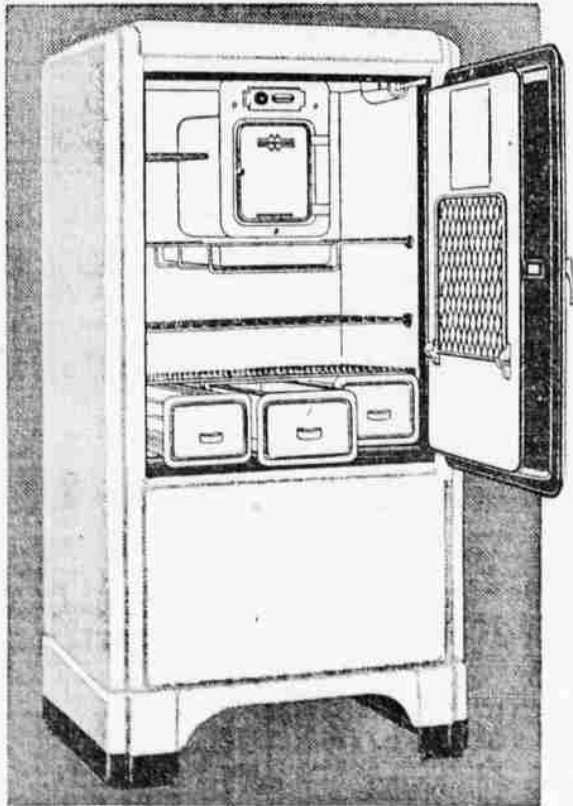

\$10 TRADE-IN FOR YOUR OLD ICE BOX

for a Limited Time Only on Any Ward

Electric Refrigerator

Large Deluxe Model shown with 6.35 Cu. Ft. capacity, 13.65 Sq. Ft. Shelf Area.

REGULAR LOW PRICE 159.95
 Less trade-in Allowance \$10.00
 Now Only

\$149⁹⁵

\$6 Down, \$6 Monthly Small Carrying Charge

- 17 DELUXE WARD FEATURES**
- Classified food storage
 - Large porcelain vegetable freshener drawer
 - Dairy drawer with egg rack and dishes for leftovers
 - Chrome freezing unit door
 - S-speed freezing control
 - All porcelain interior
 - Dupont Dulux exterior
 - Silvery two-tone hardware
 - Handy flat table top
 - Porcelain enclosure around freezing unit
 - Refrigerated shelves for extra freezing speed
 - Large ice-making capacity, 63 cubes—5 lbs. of ice
 - Rustless flat bar shelves
 - Fully sealed insulation
 - Glass defrosting tray
 - Snap-action door latch
 - Su-er-powered mechanism