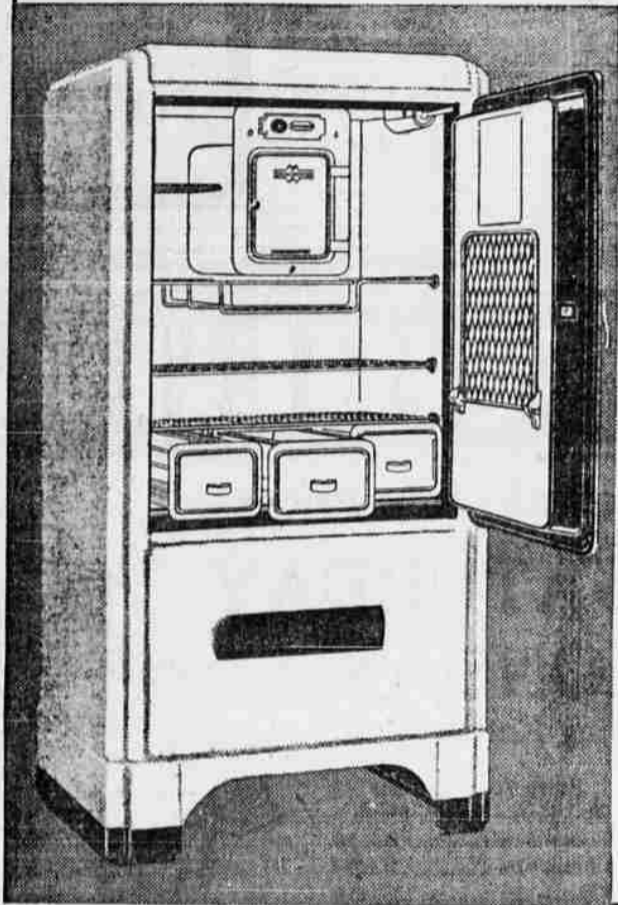

"Longwear" Sheets
84c

Fine quality long-staple cotton. Hand torn for smooth straight hems. \$1.99.

HELPING ONE THIRD OF AMERICA GET READY FOR THE

4th

Wards New Deluxe Refrigerator Has Classified Food Storage!

The finest refrigerator Wards have ever built!

159⁹⁵
\$6 Down

\$6 Monthly, Small Carrying Charge

In actual test produced ice cubes at 120-degree room temperature! That means no weather too hot for sure refrigeration—that means years of economical performance! Model shown has 6.35 cu. ft. storage capacity, 13.65 sq. ft. total shelf area. Makes 84 full-sized ice cubes—6½ lbs. ice! Incorporates 20 latest features! Come see it! You save up to \$75!

7.44 cu. ft. Deluxe quality \$179.95
5.65 cu. ft. Deluxe quality \$124.95

20 Convenient Quality Features

- Classified Food Storage, 3 handy drawers
- Rearrangement Tray
- Handy Dairy Drawer
- Easy-Out Tray Release
- Interior Light
- Large Ice Capacity
- Vegetable Freshener
- Cooling Unit has chromium enclosure
- 8 Freezing Speeds
- Handy Lift Shelf
- Porcelain Interior
- Acid-Resisting Porcelain Interior Bottoms
- Twin Cylinder Unit
- Rubber Ice Cube Tray
- Shelf-X Shelves
- Chromium Hardware
- Full Sealed Insulation
- Self-Closing Door on cooling unit
- Flat Table Top
- Economy Drawer