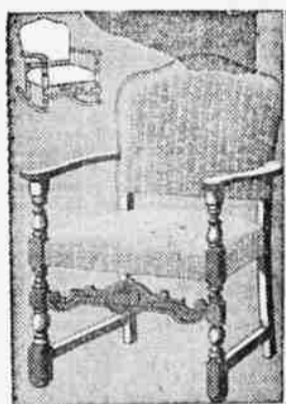

Sale Special
**All Tapestry!
Save Over 15%
at This Price!**
7.45
Price goes up after the Sale! You save more now! Extra large chair—the spring-seat is unusually wide and deep, the back unusually high. Covered all over in durable tapestry! Save!