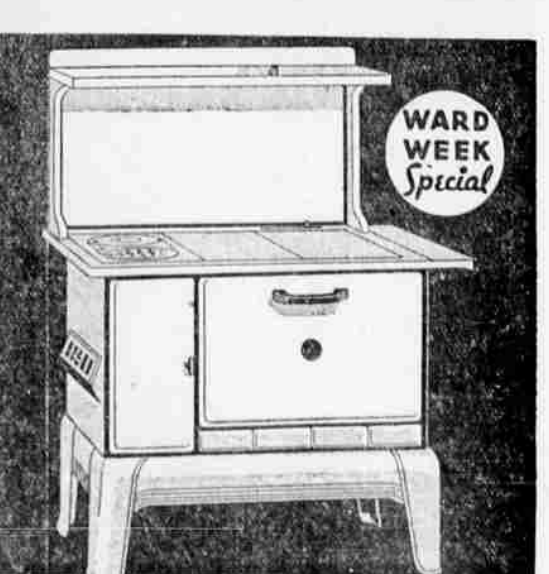

Cast Range

Special for Ward Week Only!

52.95

$5 Down, $6 Monthly Plus Carrying Charge

- Full porcelain enamel!
- Polished cast-iron, grid-die type cook top! Rust resisting!
- Roomy cast oven!
- Cast-iron body, steel doors and panels!
- Burns coal or wood!

117 S. CENTRAL
TELEPHONE 286

MONTGOMERY WARD