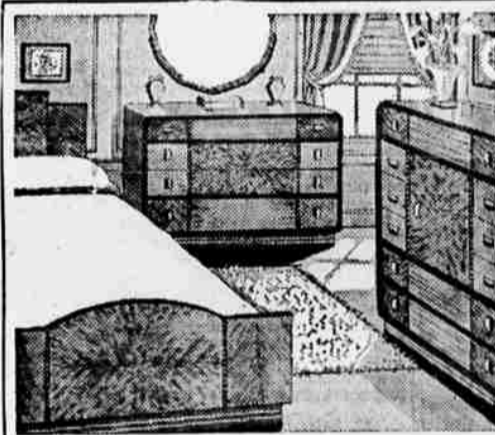

Weeks & Orr

Medford's Largest
Furniture Store