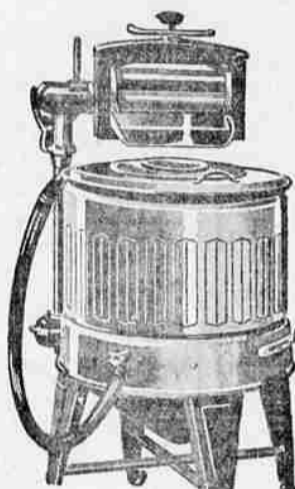

Special Ward Washer

With Electric Pump

56⁹⁵

$5 Down
$6 Monthly
Small Carrying Charge

A fast, safe worker. Washes a tubful in 4 to 6 minutes or handles a week's wash for four in ½ hour!

Then its powerful electric pump drains the soiled water back into the sink in a jiffy. Saves hours of time and eliminates all lifting of pails of water.

5 Quality Features

- Wards exclusive tri-vane agitator
- Washboard action with hand rub care
- Vibrationless, rubber-mounted tub
- Lovell wringer with rust-proof frame
- 6-sheet size, all porcelain tub

Wards Electric Washer

- 6-sheet Size Tub
- "Lovell Wringer" 2" Rolls
- ¼ Horsepower Electric Motor

39⁸⁸

$4.00 DOWN—$5.00 MONTH—SMALL CARRYING CHARGE