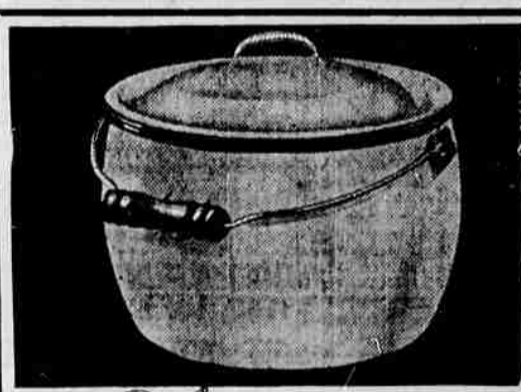

Sale of Ivory ENAMELWARE

COVERED KETTLE

Rich, creamy Ivory enamel trimmed in green. Durable, attractive, easy to clean. 5-quart size. **69c**

PERCOLATOR **89c**

Quick-heating 3-Cup Capacity. **98c**

TEA KETTLE **79c**

Easy-Pouring Spout 5 Quart Size. **79c**

DOUBLE BOILER **79c**

Cover Fits Inset, Bottom 1½-Quart. **79c**

DISH PAN **79c**

Round, With Handles, 13-Quart.

Lustrous New OILCLOTH

First quality, well-coated surface; bright new patterns. It's 46 inches wide. Yard **25c**

Get Your Share of These Spectacular Values