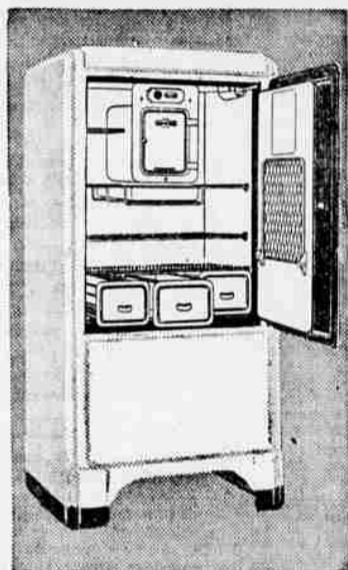

FEBRUARY SAVINGS AT WARDS

3 big days

Just Arrived! New 1935

Ward Electric Refrigerators

Here's amazing refrigeration value! Wards Standard Quality with 5.50 cubic feet net storage capacity. Priced lower than much smaller models of most makes! Has 13-built-in quality features! Super-powered unit freezes ice on the hottest days! Glistening DU LUX exterior! All porcelain interior! Chromium-plated hardware! Cooling unit has porcelain enclosure! 12-square feet total shelf area, makes 63 ice cubes—5 lbs. ice! Compare! You save

5.50 Cu. Ft. Net Capacity Only

124⁹⁵

$5 Down
$5 Monthly

Small Carrying Charge

6.35 Cu. Ft. DeLuxe with Classified Food Storage

159⁹⁵

$6 DOWN, $6 MONTHLY
Small Carrying Charge

Wards finest electric refrigerator! With 20 of the industry's latest improvements! Classified food storage, rearrangement tray, electric light! 13.65 sq. ft. total shelf area, 84 large cubes!

7.44 Cu. Ft. DeLuxe with all 20 features, 16.2 sq. ft. total shelf area. **$179.95**

$8 Down, $8 Monthly

4.14 Cu. Ft. DeLuxe, 15 Foremost features, 8.72 sq. ft. total shelf area. **$114.95**

$5 Down, $5 Monthly

4 cu. ft. Standard, 13 quality features 7½ sq. ft. total shelf area. **$104.95**

$5 Down, $5 Monthly

Free installation and standard 1 Year Guarantee

Special Ward Washer

With Electric Pump

56⁹⁵

$5 Down
$6 Monthly
Small Carrying Charge

A fast, safe worker. Washes a tubful in 4 to 6 minutes or handles a week's wash for four in ½ hour!

Then its powerful electric pump drains the soiled water back into the sink in a jiffy. Saves hours of time and eliminates all lifting of pails of water.

5 Quality Features

- Wards exclusive tri-vane agitator
- Washboard action with hand rub care
- Vibrationless, rubber-mounted tub
- Lovell wringer with rust-proof frame
- 6-sheet size, all porcelain tub