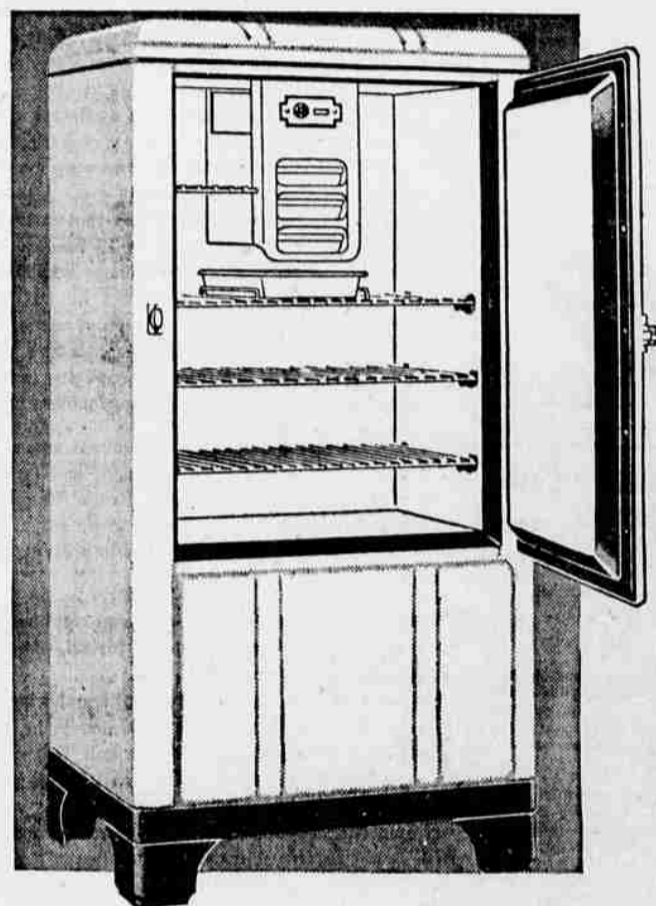

FEBRUARY SAVINGS AT WARDS

3 big days

Just Arrived! New 1935

Ward Electric Refrigerators

Here's amazing refrigeration value! Wards Standard Quality with 5.50 cubic feet net storage capacity. Priced lower than much smaller models of most makes! Has 13-built-in quality features! Super-powered unit freezes ice on the hottest days! Glistening DU LUX exterior! All porcelain interior! Chromium-plated hardware! Cooling unit has porcelain enclosure! 12-square feet total shelf area, makes 63 ice cubes—5 lbs. ice! Compare! You save

5.50 Cu. Ft. Net Capacity Only

124⁹⁵

$5 Down
$5 Monthly

Small Carrying Charge

6.35 Cu. Ft. DeLuxe with Classified Food Storage

159⁹⁵

$6 DOWN, $6 MONTHLY
Small Carrying Charge

Wards finest electric refrigerator! With 20 of the industry's latest improvements! Classified food storage, rearrangement tray, electric light! 13.65 sq. ft. total shelf area, 84 large cubes!

7.44 Cu. Ft. DeLuxe with all 20 features, 16.2 sq. ft. total shelf area. **$179.95**

$8 Down, $8 Monthly

4.14 Cu. Ft. DeLuxe, 15 Foremost features, 8.72 sq. ft. total shelf area. **$114.95**

$5 Down, $5 Monthly

4 cu. ft. Standard, 13 quality features 7½ sq. ft. total shelf area. **$104.95**

$5 Down, $5 Monthly

Free installation and standard 1 Year Guarantee