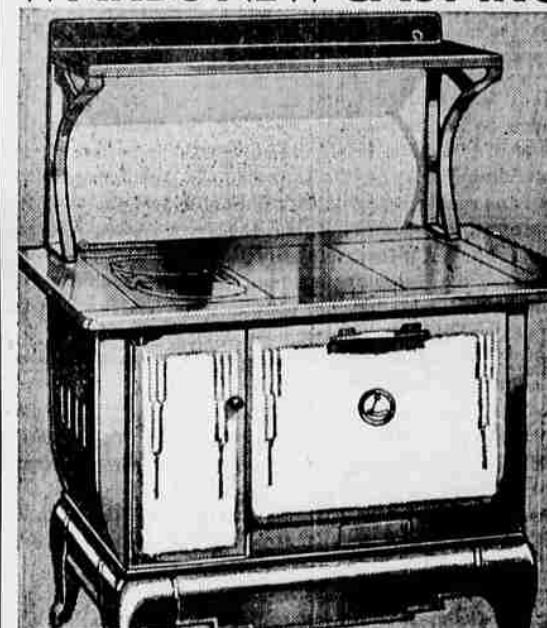

Studio Couch

Opens to Double or 2 Twin Beds! Save \$5

Best looking Couch we have ever offered at this low price! With Long Wearing Newly Designed Covers.

- New Rounder Corners
- Coil Spring Base
- 3 Kapok-Filled Box Pillows
- Innerspring Mattress
- Modern Designed Foot

27⁸⁸
 \$3 Down
 \$5 Monthly
 Small Carrying Charge

WARDS NEW CAST IRON RANGE

49⁹⁵

\$5 Down, \$5 Monthly
 Plus Carrying Charge

Lowest Price for a Full Porcelain Enameled Cast Iron Range We've Ever Offered! See it!

Sells regularly for \$62.95.

- Extra large warming Shelf!
 - Cast Iron body!
 - Even-baking cast iron oven!
 - Adjustable draft control to regulate oven temperature!
 - Duplex grates for coal or 18-inch wood (with end linings removed).
 - Cool Bakelite handles!
- Many other features—save in the Sale now!