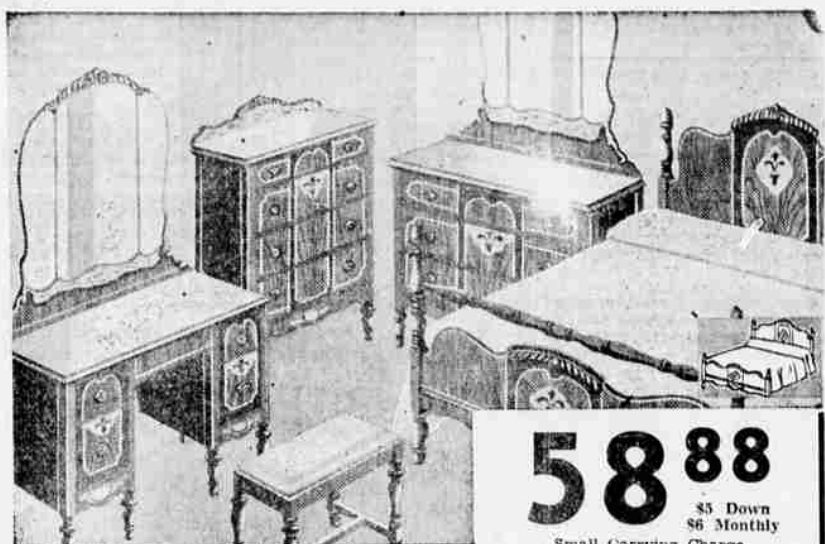

AND SALES FOR THE HOME!

58⁸⁸
$5 Down
$6 Monthly
Small Carrying Charge

Big Value! Extra Large 3-Pc. Suite in Walnut Veneer!

Bed, chest, vanity or dresser. 46-inch vanity or Dresser Top—with unusually large triple Venetian mirrors seldom found in suites at this price. See this value!

1. Poster or panel full-size bed
   - Walnut veneer, hand rubbed
   - Finished interiors—
2. Vanity Bench, only **4.88**