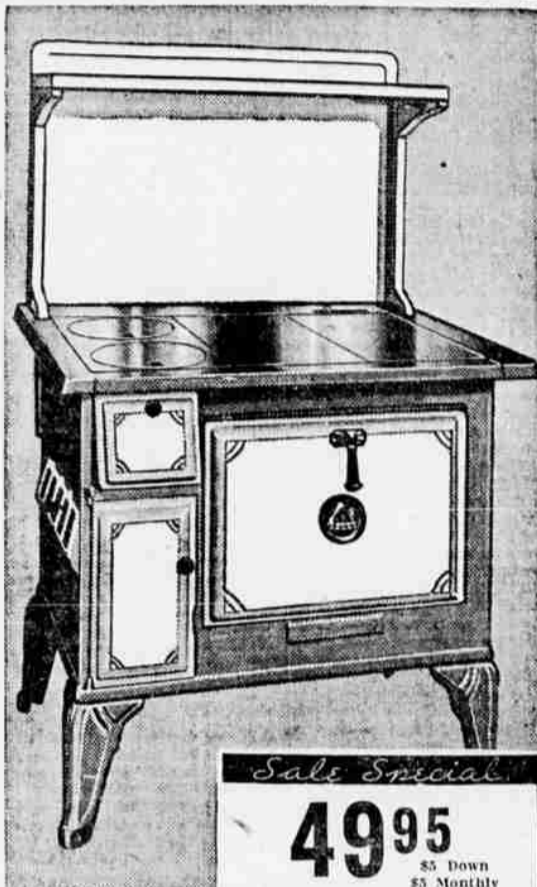

SENSATIONAL SALE OF RANGES

Sale Special

49⁹⁵

$5 Down
$5 Monthly
Small Carrying Charge

Save $10.00 On This Beautiful Range During This Sale!

For a few days only we are offering our popular Patriot range at this money saving price. This range sells regularly for $59.95. The finish is full porcelain enameled and you may have your choice of Ivory-Green or Ivory-Tan color combination. Firebox is designed for 18-inch wood and the oven is full 18 inch size. A wonderful baker.