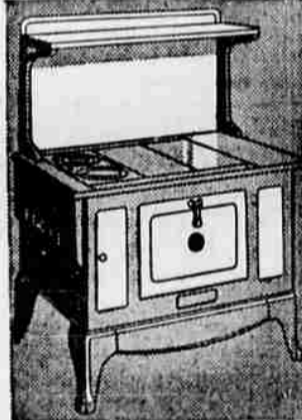

Extra Size Steel Range

39⁹⁵

$5 Down, $5 Monthly
Small Carrying Charge

This range is regularly priced at $64.95. Only one of these stoves to go at this extremely low price.