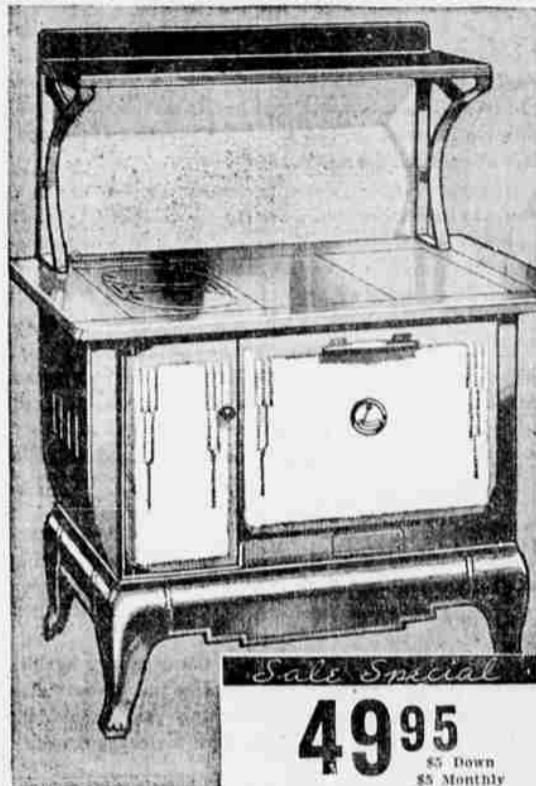

49⁹⁵

$5 Down
$5 Monthly
Small Carrying Charge

20% Sale Saving! Full Porcelain Enameled!

1. Satin-Smooth Polished Griddle Cook Top!
   - Full 18-Inch Oven! Accurate Thermometer!
2. Every pound of its massive weight is packed with unusual value! Sliding damper and heat indicator help control oven temperature for best baking results. The full porcelain enamel in ivory and green, the even baking full 18-inch oven, the duplex grates for coal or wood are only a few of its quality features! Come and see this great value now! And save 20% extra in the sale! HURRY! STOCK IS LIMITED!