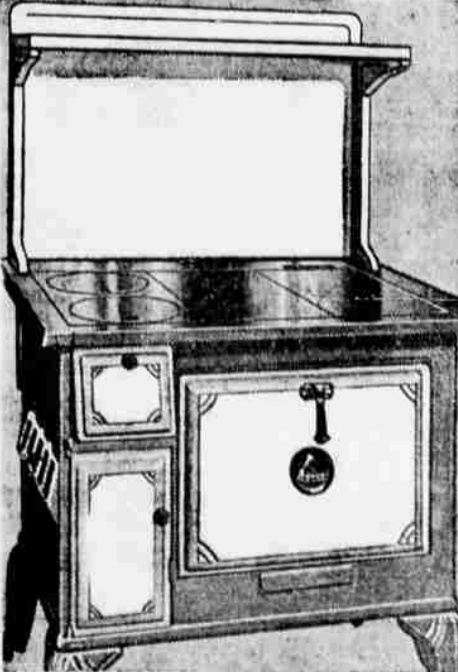

Wood Coal Steel Range

- 16-inch Quick Heating Oven
- Polished Cast Iron Griddle Cooking Top
- Burns 20-inch Wood, or Coal
- Finest Quality Cast Iron Frame
- Oven and Body of Heavy Gauge Steel
- Duplex Grates and Heavy Cast Iron Firebox Lining

32.95

$4 DOWN, $5 MONTHLY Small Carrying Charge!

10% Sale Saving! Full Porcelain Enameled Steel Range

With Satin Smooth Griddle Top

56.95

$5 Down $6 Monthly Small Carrying Charge

- Full 18 inch Oven.
- Accurate Oven Thermometer.
- Duplex Grates for Wood and Coal.
- Cooking Top Extra Large and Easy to Clean.