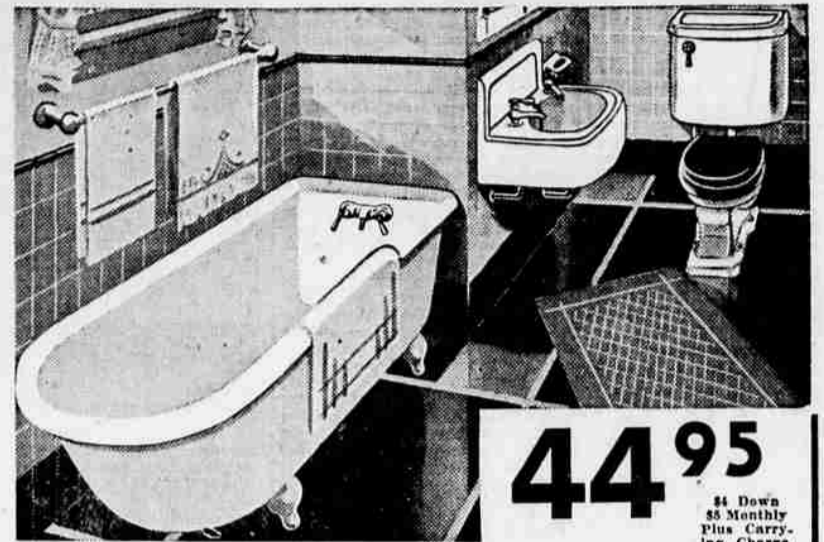

44.95

$4 Down $5 Monthly Plus Carrying Charge.

Tub, Lavatory and Closet Outfit All Complete with Fittings and Supplies

5-ft. Tub **22.45**
Lavatory **10.45**
Closet Outfit **14.75**

*First quality procelain enamel! None finer made!
*Chromium-plated fittings!
*First quality vitreous china

WARD'S PLYCRAFT BUILDING BOARD

94c for 24 sq. ft.

- Plycraft builds extra rooms.
- Plycraft makes cupboards, bookcases.
- Plycraft makes ideal garage lining.
- Plycraft insulates against cold, dampness.

Douglas fir, 3-ply, beautifully grained. Strong, but lightweight—easy to cut or saw. No danger of splitting. Save at Wards.

4x6-ft. piece at **94c**
4x7 ft. piece at **$1.10**
4x8 ft. piece at **$1.25**

NAILS

Ward's Brings Real Savings on Common Wire Nails

By the pound **6c**

NAILS BY THE KEG (100 lbs.)

6 penny com- **$4.65**
mon at
8 penny com- **$4.55**
mon at
10 penny com- **$4.45**
mon at
16 penny com- **$4.35**
mon at

Electric Wiring and Roughing-In Materials

Size 14 Rubber Covered Wire Fire Resistant—100 ft. **79c**

3/4" Outlet Box	10c	Duplex and Single Receptacle Plate	10c
Conduit Switch Box. 2 1/4 inches deep	10c	Duplex Receptacle	10c
Cable Box—2 1/2 inches deep	10c	Single Pole Toggle Switch	10c
Toggle Switch Plate—single	10c	3 Way Toggle Switch	25c

Full Porcelain Enameled STEEL RANGE

53.95

$5 Down, $6 Monthly Small Carrying Charge

Special design for Western use. Wide shallow duplex grate. Firebox with handy front feed.

- Burns 21 1/2 inch Wood, or Coal.
- Solid Cast Iron Front and Door
- Full 18 in. Oven
- Cool Bakelite Handles.
- Satin Smooth Griddle Top.
- Oven Heat Indicator.