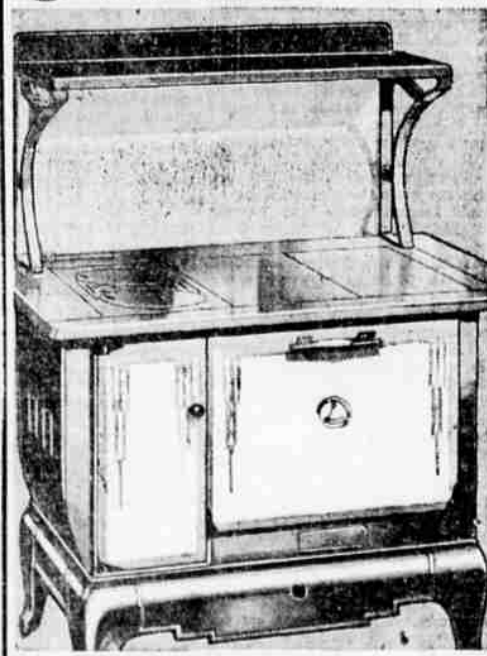

CROWDS GO WHERE VALUES ARE! BUY NOW! SAVE!