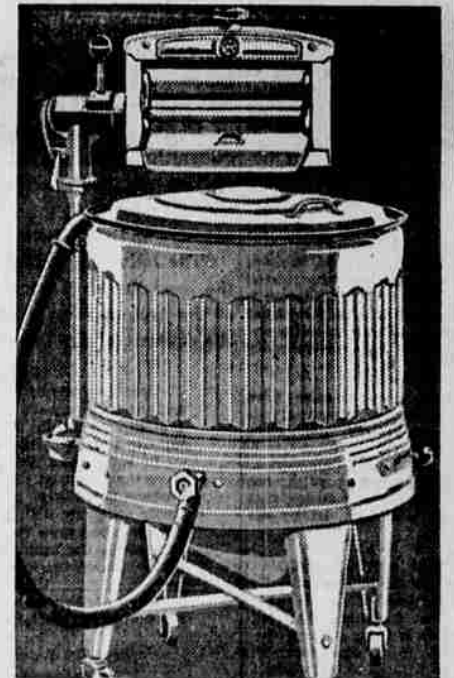

25.88
\$3 Down
\$6 Monthly,
Small Carrying Charge

30.88
9x12 Ft.
\$4 Down, \$6 Monthly, Small Carrying Charge

Save 10% At This Sale Price! Wardoleum RUGS

Long-Wearing Enamelled Surface Rugs—Waterproof, Stainproof and Easy to Clean. Beautiful Tile and Floral Patterns. **5.48** 9x12 ft.

6 x 9 ft. WARDOLEUM RUGS **2.74**
9 x 10 1/2 WARDOLEUM RUGS **4.98**

9x12-ft. Superservice Wardoleum RUGS **7.45**

De Luxe WASHER With Pump

68.95
\$5 Down
\$6 Monthly
Small Carrying Charge

- Famous "Lovell" Wringer--2 1/4" Rolls
- Large 8-Sheet Size Tub
- WHAT A BUY this is! Imagine it . . . in a jiffy the motor-driven pump empties the tub, putting the water into your high sink or anywhere you wish. You get tangle-proof gyator, washboard tub walls, SIXTEEN OTHER great features!

Windsor Washer

• 6-sheet Size Tub
• "Lovell" Wringer
• 2" Rolls
• 1/4 Horsepower Electric Motor
44.95
\$5 Down, \$4 Month, Small Carrying Charge

9x12 Hair Rug CUSHION Diamond Top **3.98**
A new hair rug cushion to put under your rug. Makes it wear longer, feel softer.