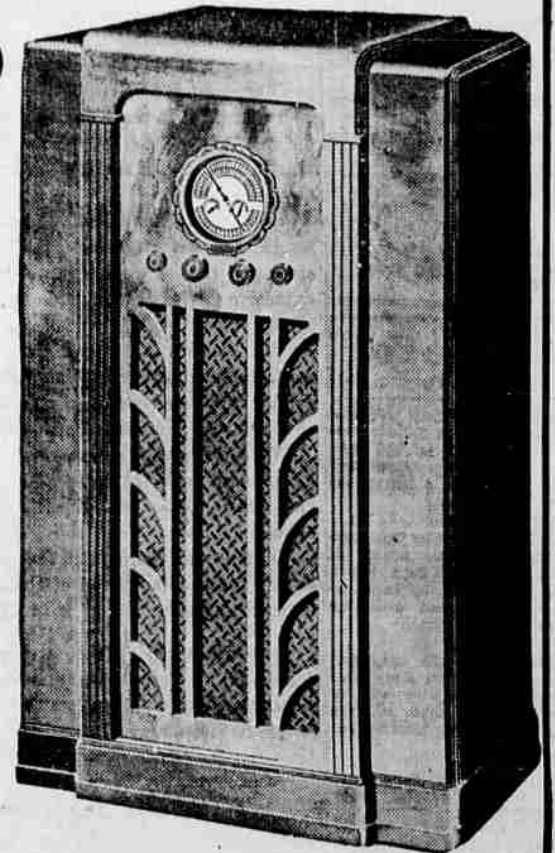

5 Tube Mantel RADIO

Save money in this sale! Handsome modern styled cabinet, Airplane dial, police calls. Come in and hear it!

20.95
$4 Down
$4 Monthly
Small Carrying Charge

B Battery

Standard size! Powerful! Dependable. Tested, sealed dated.

96c

Super Airline Radio Tubes

Guaranteed for definite period. Save money! No finer tubes at any price! Get greatest distance, power, finest tone! Licensed by RCA. Come in today!

Every Rug in This Sale at Savings of 10% to 25%