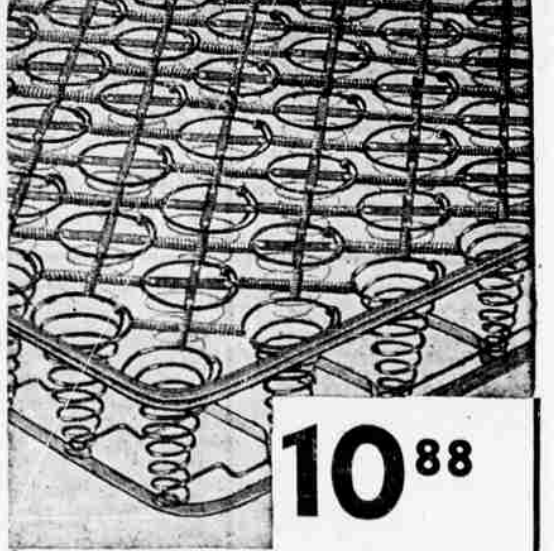

10⁸⁸

Double Deck Spring New Foundation Top—Bright Aluminum Finish—99 Coil

Flex-top Coil Spring. Perfect for use under Innerspring Mattresses. Best Premier Wire Double Deck Coils. Angle Iron Border.

SAME SPRING IN GREEN ENAMEL **$9.88**

BUY ON WARDS BUDGET PLAN . . . MONTGOMERY WARD