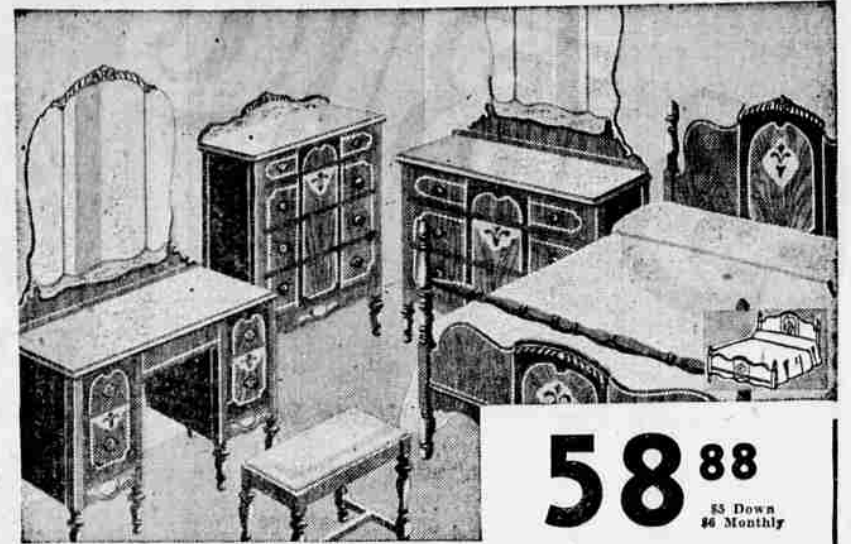

58⁸⁸
$5 Down
$6 Monthly

Small Carrying Charge

Big Value! Extra Large 3-Pc. Suite in Walnut Veneer!

Bed, chest, vanity or dresser. 46-inch vanity or Dresser Top — with unusually large triple Venetian mirrors seldom found in suites at this price. See this value!

- Poster or panel full-size bed
- Walnut veneer, hand rubbed
- Finished interiors —
- Vanity Bench, only **4.88**