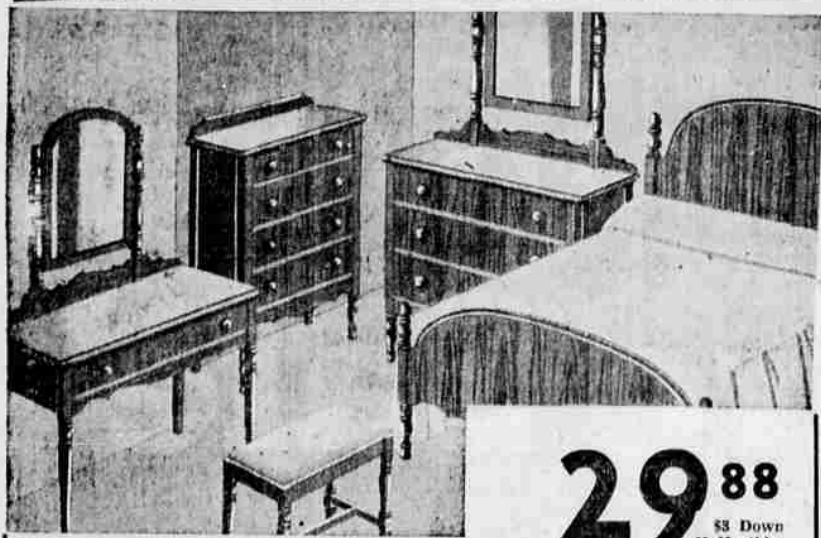

PA
Ru
In
Fr
MI
in a
thea
Ba
ton.
Hoff
Bray
De
Jan
Stev
Bl
Tyr
Al
Jen
Sci
S
Wai
Wit
ma
N
L
R
Per
Ode
C
A
E
7
Jee
An
I
En
kle
sol
Mi
In
Te
M
A
A
K
A
u
o
D
W
P
Y
G
S
A
C

FIRST 3 DAYS **WARDS** February Furniture Sale

29⁸⁸
$3 Down
$5 Monthly

Small Carrying Charge

3-Pc. Walnut Veneer Dressing Table Suite

Vanity Bench — 2.48

Only a huge Ward purchase could bring you this great value! Only in Wards February Sale can you save so much. Bed, chest, and dressing table. Come, see it!

- Built of fine walnut veneer
- Genuine plate-glass mirror
- Lustrous gloss finish

3 Pc. Dresser Suite, Bed, Chest and Dresser — **32.88**