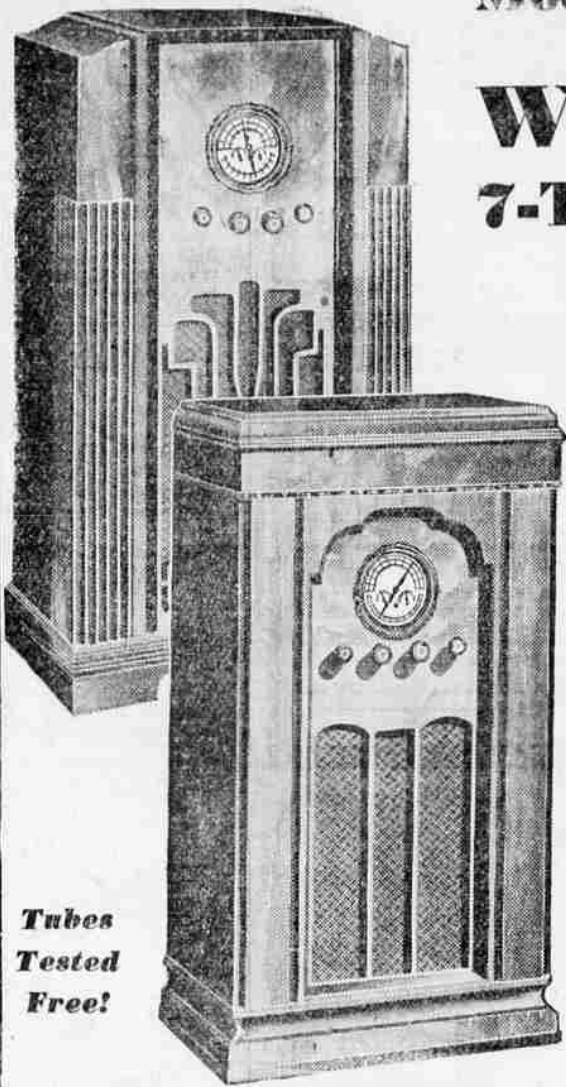

SELLING DAYS

THURSDAY
NOV. 1

FRIDAY
NOV. 2

SATURDAY
NOV. 3

Modern Cabinet! 8-Feature Instant Dial! Save Up To \$50!

World Range Radio

7-Tube Console
\$47.50
\$4 Down, \$3 Monthly, Plus Carrying Charge

Get Europe direct! Enjoy the range of this powerful radio! Compare the marvelous tone and thrilling short-wave performance!