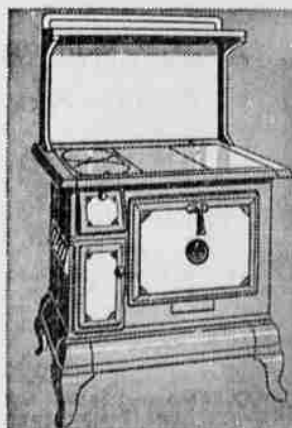

- Water color; 36 inches by 6 feet. Not a pin hole of light gets through. **39c**
- Machine oil shades. Painted with pure linseed oil, 36 ins. by 6 ft. **49c**
- Cleanable shades. Easily cleaned with damp cloth. 36 in. by 6 ft. **59c**

Wood Circulator

Heats 2 to 3 Rooms! Save on Fuel!

\$33.95

Heavy steel and cast-iron construction! Big door for big chunks of wood! Cooking lid under grill top. See it!

\$4 Down, \$5 Monthly Small Carrying Charge

Full Porcelain Range

\$49.95

\$5 Down, \$5 Monthly Small Carrying Charge

Cast-iron frame and grates for coal and wood! Full 18" steel oven! High polished griddle top! Modern features!

STOVEPIPE AND SUPPLIES