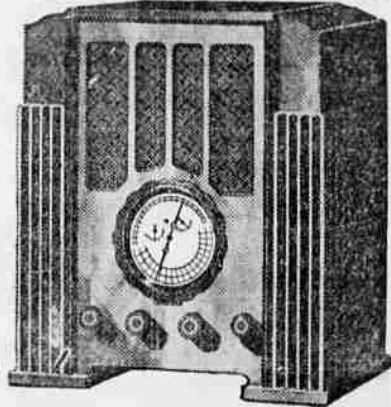

SELLING DAYS

THURSDAY
NOV. 1

FRIDAY
NOV. 2

SATURDAY
NOV. 3

Modern Cabinet! 8-Feature Instant Dial! Save Up To $50!

World Range Radio

7-Tube Console
$47.50
$4 Down, $3 Monthly, Plus Carrying Charge

Get Europe direct! Enjoy the range of this powerful radio! Compare the marvelous tone and thrilling short-wave performance!

World 10-Tube Console Radio
$63.95
$4 Down, $7 Monthly, Plus Carrying Charge

See how easily this extra-powerful world-range radio performs difficult feats of long-distance reception! Notice its fine tone... the beauty of its cabinet. Hear it!

World Range! Seven Tube Mantel Radio
$39.50
$1 Down, $3 Monthly, Plus Carrying Charge

1935 compact mantel model radio of world-wide range! Has 8-Feature Instant Dialing and a new cabinet of trim, attractive modern lines.

5-Tube Mantel Set
$20.95
Unusually good tone qualities and selectivity at this low price! Has a 5-in. super dynamic speaker. $3 Down, $4 Monthly, Plus Car. Char.

1. **Radio Accessories**
2. **Aerial Wire**
     Extra strong! Stranded bare copper wire. 100 ft. **25c**
   - **Glass Insulators**
     For best reception use glass insulators. Each. **5c**
   - **Stand-Off Insulators**
     Either three or six-inch size; extra strong. Each. **5c**
   - **Ground Clamps**
     Saddle type! Convenient to use! Each. **5c**

Wards New

Supreme Washer

$81.95

$8 Down, $8 Monthly, Plus Carrying Charge

Another new Ward achievement! See this sensational style—the 15 NEW improvements—the dependable mechanism—and the low price! Wards SUPREME washer is an outstanding example of modern design and workmanship. You'll never be satisfied with another washer after seeing and using this one.

SUPREME Vacuum Cleaner
$39.50
$4 Down, $3 Monthly, Plus Carrying Charge

You'd have to pay twice this price to get the 10 features of this vacuum cleaner elsewhere.

Ward's Electric Washer