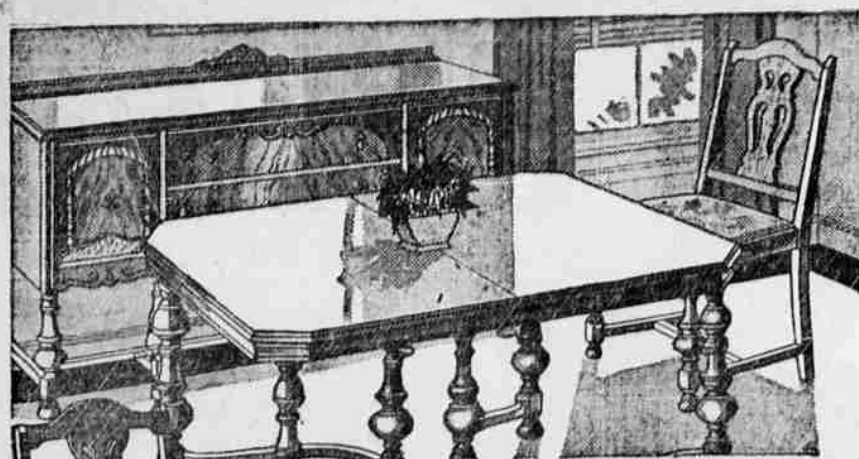

3 BIG November SELLING DAYS

8-pc. Dining Set

\$74.95

Walnut veneer suite—a complete dining room in itself! Because Ward's buy in large quantities, we save . . . you save more—always!

- Table extends to seat 8 people comfortably.
- Veneered in select American walnut veneer.
- Chair seats upholstered in jacquard velour.