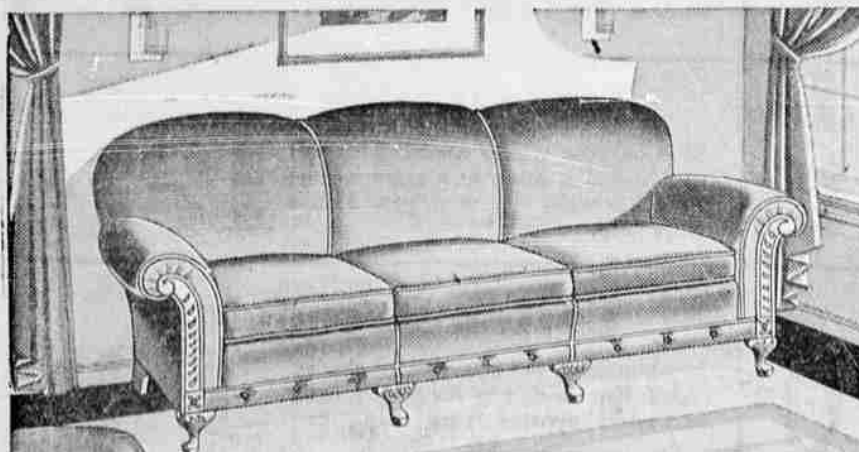

Use it as a couch by day! At night—open it to double or two twin beds. Compartment for bedding. Covered in Homespun. Complete with 3 pillows. **\$27.95**

IT'S A WARD VALUE!

Pillows

Feather filled. Covered in durable floral designed ticking.

\$1.49

Filled with select, white feathers. Linen striped covering.

\$1.95

2-Pc. Mohair Suite

This large 80-inch suite is covered all over in 100% long-nap Angora mohair, and has reversible moquette cushions! **84.95**

Heavy Web Spring Construction **88 Down, 88 Monthly, Plus Carrying Charge**

489 Ward Stores Buy As One! You Save!

Mohair Suite

54.95

Only Ward's huge buying power could bring you this value! Two big pieces covered in mohair, and with coil spring construction for extra comfort.

- Antique walnut finish.
- Heavy hardwood frame—kiln dried.
- Davenport and chair extra large.

TAPESTRY SUITE

Big 80-inch Davenport with high club type back. Unusual comfort in the big club chair. Hardwood frame construction. Choice of upholstery. **74.95**