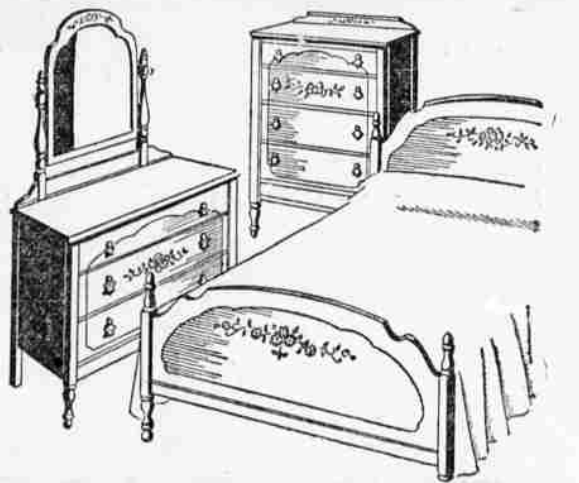

- Sturdy pieces—solid maple and maple finish.
- Satiny amber-toned finish—deep drawers.

COLONIAL DRESSER SUITE—Full size bed, dresser, chest of drawers. **\$46.95**

IT'S A WARD VALUE!

3-Pc. Enamel Bedroom Suite

\$32.95

84 Down, 85 Monthly, Plus Carrying Charge

Yes, a Ward value! A finely enameled suite—in ivory, attractively decorated. 3-ply hardwood and fir surfaces. Full size bed, chest and dresser.

4-pc. Walnut Veneer Suite

\$52.95

Ward's never sacrifice quality to make a low price! Here's proof! Full-size bed, chest of drawers, and Hollywood Vanity with bench. Beautiful walnut veneers; built-up legs; hardwood exteriors. Built in the manner of suites costing far more.