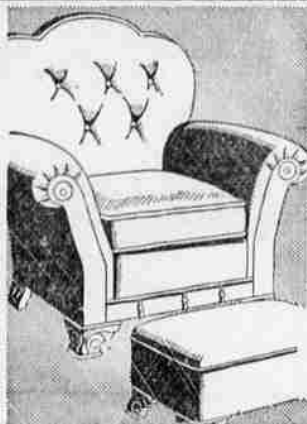

5-Piece Suite, similar to above. **\$32.95** Only

IT'S A WARD VALUE!

Floor Lamps

COMPLETE WITH SHADES —SAVE!

Bridge and 3-light junior lamps. Parchmentized paper shades. **3.95**

Table Lamps

COMPLETE WITH SHADES —SAVE!

Lounge Chair

19.95

Low priced because Ward's sell so many! Deep seat, restful high back. Covered all over in durable homespun tapestry, rust or green. Ottoman to match. **84.48**

Studio Couch

Simmons Quality at Ward's Low Price!