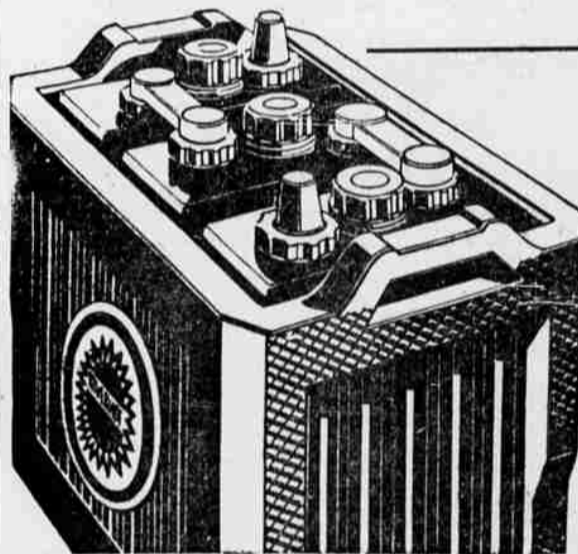

Riverside Ramblers

Ramblers are built by the same famous manufacturer who makes our finest and most expensive DeLuxe Riverside tires. Made from first grade materials . . . with such important quality features as Vitalized Rubber, Center Traction Tread, Latex-Dipped Cords, 4 Full Plies, and 2 Cord Breaker Strips.

\$4.45
4.40-21

Priced as Low as

Other sizes proportionately low priced:

4.50-20 . . . \$4.70	5.00-19 . . . \$5.55
4.50-21 . . . 4.90	5.00-20 . . . 5.75
4.75-19 . . . 5.20	5.25-18 . . . 6.20
4.75-20 . . . 5.35	5.25-21 . . . 6.80

Ask About Ward's Convenient Payment Plan and Save on Riverside Truck Tires!

With Satisfactory Service Guaranteed

30 x 8-Ply MATE	32x6 10-Ply	6.00x20 6-Ply MATE
\$16	\$27³⁰	\$12⁸⁰

12 Months Guaranteed Service from This BATTERY