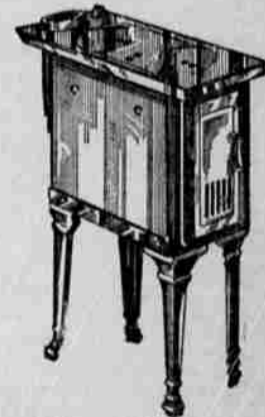

Wood Circulator

An Unusually Bargain At This Price! Burns Wood!

\$32.95

A beauty, too, in its fine walnut porcelain enamel. Steel and cast iron body . . . with convenient cooking top under grill. Hurry! 10 Days Only At This Price!

\$4 down, \$5 monthly, plus carrying charge

New Steel Range

Save 10% at This Sale Price!

\$39.95

Compare features and check value! Nickel and enamel trim . . . polished cast iron griddle top! Wide, shallow fire box. \$4 down, \$5 monthly. Small carrying charge.

Trash Burner

Full Enamel Front

\$19.95

Extra Large Firebox Adjustable Legs

MONTGOMERY WARD