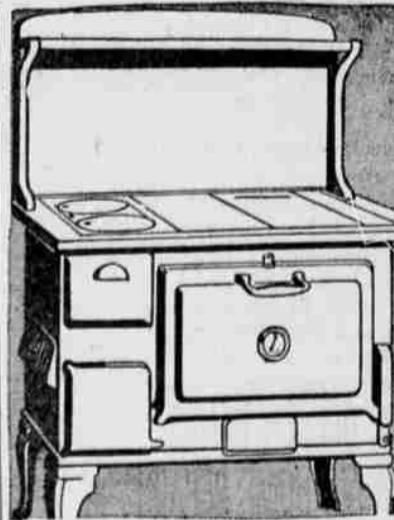

62c GAL.

(Including Tax, in Your Own Container, Also sold in 2 and 5-gallon Can.

100% PURE PENNSYLVANIA MOTOR OIL

Auto Accessories

- 1-lb. Can Auto Cup Grease . . . 17c
- Hi-Pressure Grease, 1-lb. can at . . . 19c
- Fire Pump, 18-inch barrel, value . . . \$1.19
- Auto Bulbs, for all popular cars . . . 8c and 13c
- Fire Patch Outfit, 72 sq. in. rubber . . . 15c
- Top Dressing, with brush, pint can . . . 59c
- Riverside Auto Cleaner, 13-oz. can . . . 30c
- Riverside Wax Polish, lustrous finish . . . 30c
- Rear-View Mirror . . . 39c
- Riverside Spark Plugs, save at, each . . . 33c
- Knitted Polishing Cloth, 10-yd. roll . . . 30c
- Riverside Touch-Up Black, with brush . . . 35c

Wood Circulator

An Unusually Bargain At This Price! Burns Wood!

\$32.95

A beauty, too, in its fine walnut porcelain enamel. Steel and cast iron body . . . with convenient cooking top under grill. Hurry! 10 Days Only At This Price!

\$4 down, \$5 monthly, plus carrying charge

New Steel Range

Save 10% at This Sale Price!

\$39.95

Compare features and check value! Nickel and enamel trim . . . polished cast iron griddle top! Wide, shallow fire box. \$4 down, \$5 monthly. Small carrying charge.