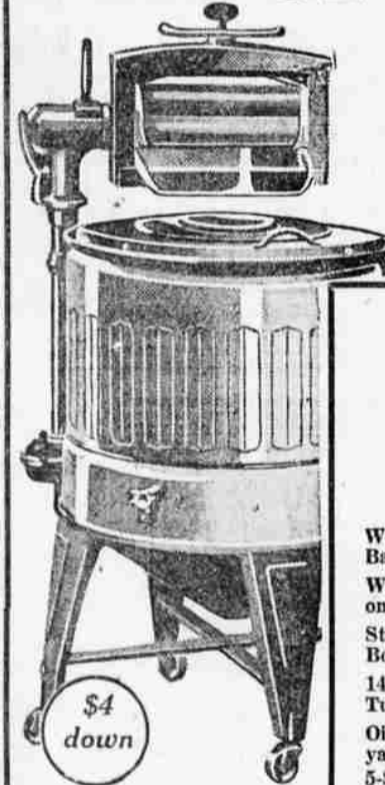

Sale of WASHERS

LAST 10 DAYS $42⁹⁵

$4 down $5 monthly plus carrying charge

Compare this washer with higher priced ones! It has a six sheet porcelain tub, Lovell wringer, heavy duty motor, and other quality features. You can't afford to miss this offer.

HOUSEHOLD SPECIALS

10-Quart Galvanized Pails, each... 25c

Ward's Soap Chips, 22-oz. pkg.—19c

Naphtha Soap Bar... 3c

- Woven Willow Clothes Basket... 79c
- Ward's Paste Wax one-pound can... 35c
- Sturdy 3-Leg Ironing Board, at... 89c
- 14-Gal. Galvanized Wash Tub, at... 89c
- Oil Mop, thick cotton yarn head... 59c
- 5-Sewed Corn Brooms, values at... 50c
- 6-Lb. Nichrome Electric Iron... $1.29
- Nickel-Plated Sandwich Toaster... $1.29
- 6-Qt. Aluminum Convex Kettle, at... 79c
- 1 1/2-Qt. Aluminum Sauce Pan, each... 29c
- 2-Qt. Aluminum Sauce Pan, each... 35c
- Aluminum Percolator, 8-Cup size... 89c
- 5-Cup Ivory Enamel Tea Kettle... $1.19
- 8-Cup Ivory Enamel Percolator, each... 98c
- Enamel Bread Box—tinned inside... $1.15