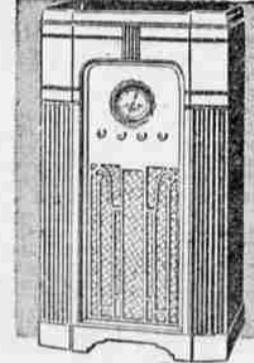

12-Tube RADIO
Ward's finest; world-wide range; enormous power. Has 8-Feature Instant Dialing. Save up to 60 per cent.

$79⁹⁵

$7 Down, $7 Monthly
Small Carrying Charge