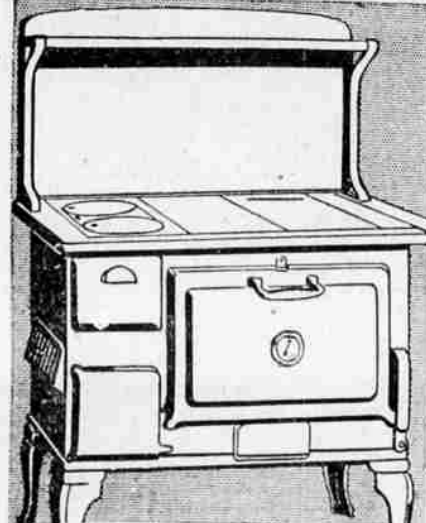

Riverside Oil
100% Pure Pennsylvania from Bradford, In bulk. **62c** (incl. Tax)

Generators
For Many Cars at Low Prices
For Ford A-AA with old one traded-in. **$3.45**

Luggage Rack
Reinforced at Center 3 Clamps
The extra safe kind. Folds up small. Open is 50 inches long. **$1.00**

Camp Cot
Hardwood, sturdy. **$1.98**

Lantern
Burns Gasoline
8 hours light on 1-qt. Storm-proof. Built-in pump. **$4.25**

.22 Shorts
Save! None Better Model
Copper-coated. Non-corrosive priming. Accurate. **15c** for 50

Tennis Ball
Innersoled
Approved by U. S. L. T. A. None better made. Save! **39c**

Riverside Wax
Wards is easier used. Low price. Cleaner or Wax. **30c**

Mazda Auto Bulbs
Candle Power Each Pair
3 80 150
33-32 150 300
31 130 250
21-3 170 330

Luggage Rack
Clamps to Bumper or Bumpers
Made to hold heavy weight. Size 40x16 in. Folding rail. **$2.49**

Camp Chair
50c
Tourist Jug, seat striped. 1/2 gal. Keeps hot or cold. **60c**

Big Wickless Oil Range

Special Sale Saving! Oversize in All Parts!

$33.25
$4.00 Down, $5.00 Monthly Small Carrying Charge

Always low-priced. Now you save even more! This is what Wards mean by sale value!

A range dependable enough to bake steadily for 18 hours a day! It did just that until it had baked over 6000 lbs. of perfect fruitcake!

5 big, wickless burners! 10-loaf oven! Over-sized cook-top! Concealed fuel tank! Rigid steel frame with adjustable levelers on legs! Many other great features!

AUGUST Sale SPECIAL

Western Range
$43.95
Griddle cooking top, highly polished. Full 18" oven! Body of cast-iron and insulated steel, ivory and green porcelain enameled.