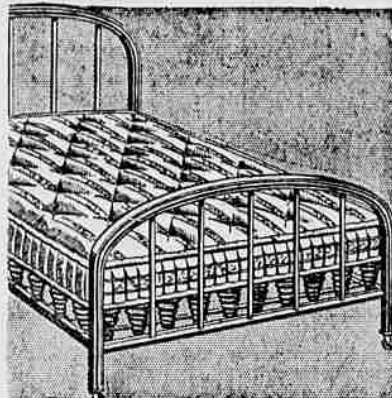

OF VALUES

THURSDAY
June 21

FRIDAY
June 22

SATURDAY
June 23

3 BIG FURNITURE SELLING DAYS

Bed, Spring
Mattress
$17.98

Buy the whole outfit or just the piece you need! Graceful metal bed, with 2-inch tubular steel end pieces, finished in a rich baked-on walnut enamel. Big 40-pound felted cotton liner mattress. Comfortable 99-coil spring.

METAL BED $5.95
FELTED MATTRESS $5.95
COIL SPRING $6.05