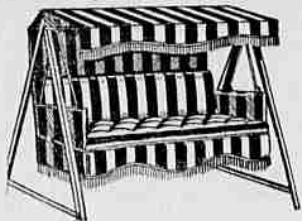

LAWN SWING

Comfortable lawn swing with upholstered seat, and a gay striped top and back canopy, to match the swing. Sturdy metal supports. Big value at **$18.88**

wood Chair **88c**
Unfinished, ready to paint.