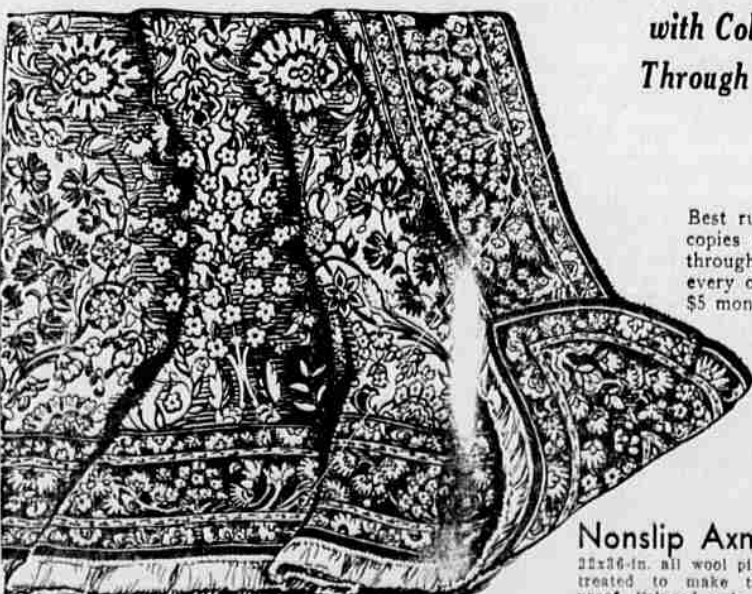

Leading the Parade of Rug Values! Reproduction of ORIENTAL RUGS

with Colors Woven Through to the Back
$31.95

Best rug value we know of, at this special 3-day price! They're copies of costly Persian originals, with the colors woven right through to the backs, as in the Orientals. All perfect, seamless, and every one finished with fringe. On easy payments, only $3 down, $5 month, plus carrying charge.

9x12 Foot All Hair Rug Cushion **$3.98**

Wardoleum Rugs
Cool, attractive Wardoleum rugs are fine for summer—waterproof, stainproof, and easy to clean. They may be had in many floral or tile designs. **$6.25**

Nonslip Axminster Rugs
22x36-in. all wool pile. Back is treated to make them skid-proof. Fringed ends. **$1.49**

Wardoleum Yard Goods
6 widths in a whole range of colorful designs and patterns. Running foot **29c**

Auto Radio

6 Tubes—Compactly Constructed

$34.95

Research—3 years of it! Here at last is an Auto Radio we believe cannot be excelled. 6 inch speaker. Automatic volume control, tone control, 6 new type tubes. Aeroplane type illuminated full vision dial with dimmer. Completely installed for only $3.50 exclusive of aerial. Licensed by R. C. A. and Hazeltine.

7 Tube All Wave Console Radio
$46.95

Full vision airplane type illuminated dial. Both broadcast and short-wave range.

No. 14 Rubber Covered Wire

500 Ft. Coil at
25-Ft. Coil 25c
100-Ft. 70c

$3.79

Trouble Lamp, $1.25

Has rubber shockproof handle; wire guard with rust-proof shade and swivel hook. Completes with 20 feet of heavy wire and plug.

Cube Tap, three outlets	10c	Loom Switch Box	10c
2-Way Socket, each	10c	Split Nail Knobs, ea.	3for5c
Duplex Receptacles, ea.	15c	Porcelain Tubes, ea.	1c
Plug Fuses, each	5c	Toggle Switch, priced	10c
Friction Tape, 4-oz. roll	10c	Switch Plate, bakelite	10c
Bell Wire, coil	20c	Door Bell, 2 1/2 in. size	25c
Coil Approx. 75 ft.		Utility Outlet, priced	10c
Rayon Lamp Cord, ft 1 1/2			

MONTGOMERY WARD