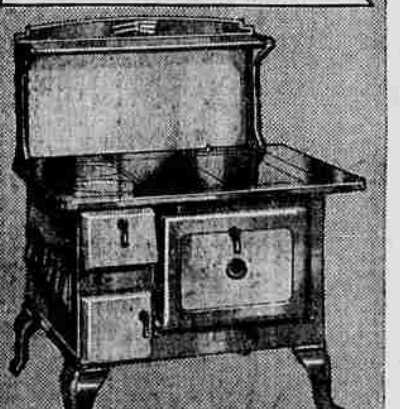

Steel Range $61.95
With Coil
$5.00 Down, $6.00 Monthly
Small carrying charge
Quick-heating oven, full 18 inch. Heat-holding body of cast-iron and steel with asbestos insulation. Full porcelain enameled.