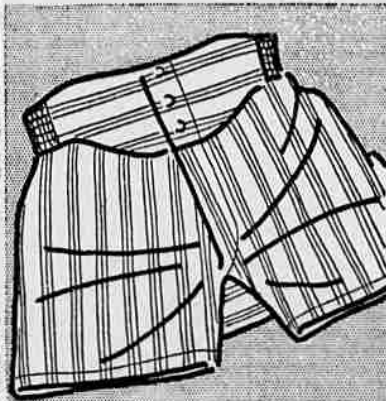

Mixing Bowls
Gleaming ivory enamel bowls, 11 1/2 inches in diameter. Will hold 5 quarts. Limited stock at **49c**

Suction Washer
Removes dirt by suction. Protects your hands from hot soapy water **49c**

Water Pitchers
Aluminum Pitchers with convenient ice bridge and tinned steel handle. 2 1/2 quarts capacity **49c**

Percolator
6-cup size. Aluminum. Bell bottom. **49c**

GRAY ENAMEL WARE
Set of 3 handy size Sauce Pans with rounded handle **49c**
Convex Kettles with wire ball and wood handle. Capacity 4 qts **49c**
Teakettles—full five quart capacity. An unusually fine value **49c**
Double Boilers—New style with quick heating bottom pan. Use the lid on either pan **49c**
3-quart Sauce Pans with tin cover. Curved sides insure quick heating **49c**

Oil Mop
Gets the Corners! Specially treated yarn. Triangular shape. **49c**

ADDITIONAL SAVINGS!

Soap Chips
At Ward's Low Price! Thin chips make suds quickly. 22-oz. box. 4 Boxes **49c**

Dish Pan: Ivory, green trim **49c**
Colander: Tinned steel **49c**
Sauce Pans: Medium weight aluminum pans with cover. 2-quart size. Highly polished sun ray finish **49c**
Garbage Pail: Handy pail size, with ball handle and tight fitting lid. A good can to keep on the back porch **49c**

Double Boiler
Bright aluminum. 2-qt. bottom, 1 1/2 quart top. **49c**

MONTGOMERY WARD

117 South Central Oregon's Diamond Jubilee—Medford, June 3 to 9 Telephone 286

SALE! FOR MEN!

Special! Shorts!
2 FOR 49c

Reinforced by bartacking **DOUBLED FLY!** Resists 3 times strain of old type. Lastex inserts withstand boiling and long wear. Smart stripes; patterns on fine count broadcloth. A Ward value! Sizes 30 to 42.

Athletic Shirts
Combed Cotton—Cool Pullover type combed cotton for men. Size 3 for **49c**

Men's Unionsuits
Government Standard Nainsook. Sizes 36 to 50 **49c**