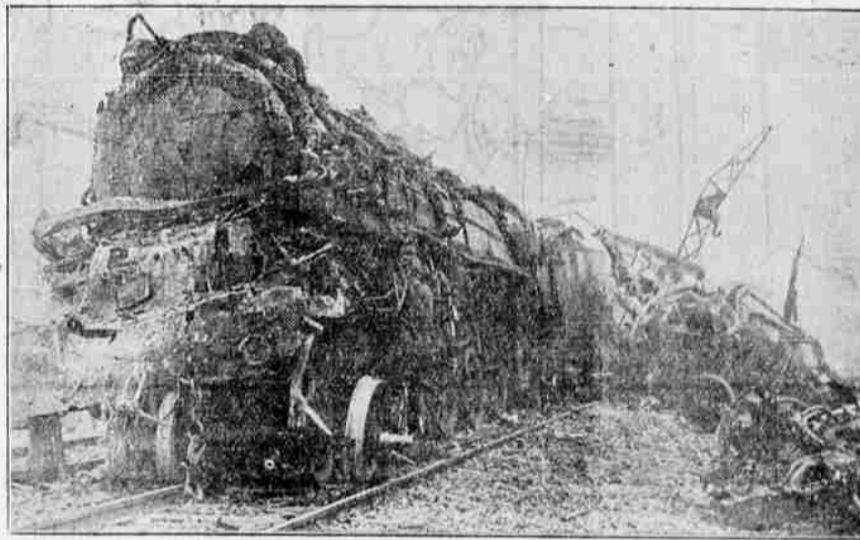

WHERE 199 DIED IN FRENCH TRAIN CRASH

In the worst train disaster in the history of French railroads and the second worst anywhere, 199 persons lost their lives and 300 others were injured as a Paris-Strasbourg flier crashed into the rear end of a fog-bound express near Lagny. Here is a graphic picture of the wrecked engine of the flier. (Associated Press Photo)