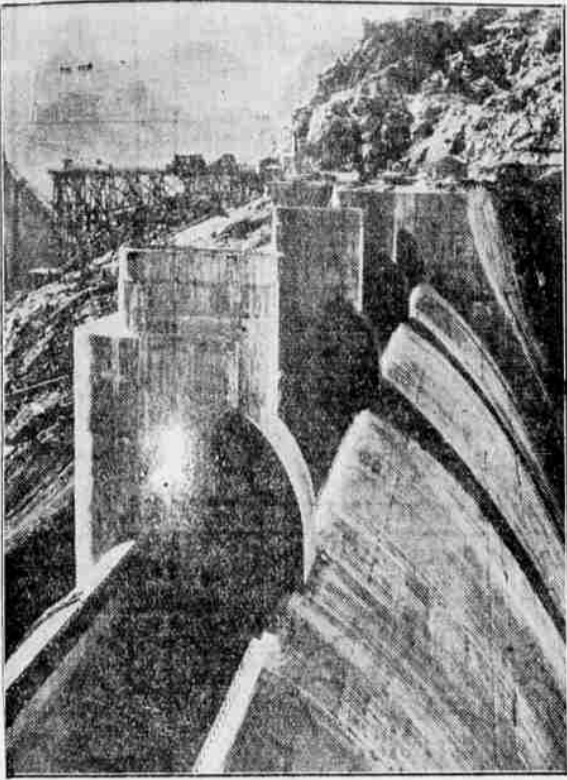

PART OF COLORADO'S HARNESS