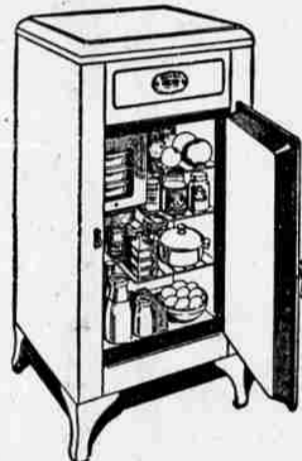

Special Price REDUCTION on TRUKOLD Electric Refrigerators

APPROVED BY GOOD HOUSEKEEPING INSTITUTE

Size	Old Price	Sale Price
Junior	\$144.50	\$114.50
Hostess	\$174.50	\$154.50
See	\$210.00	\$190.00

\$7.50 down and 25c a day will put a Junior size in your home.
\$10 down, \$10 month for the larger sizes.
Small carrying charge added.
30 Days Free Trial
Delivered and Installed free of charge