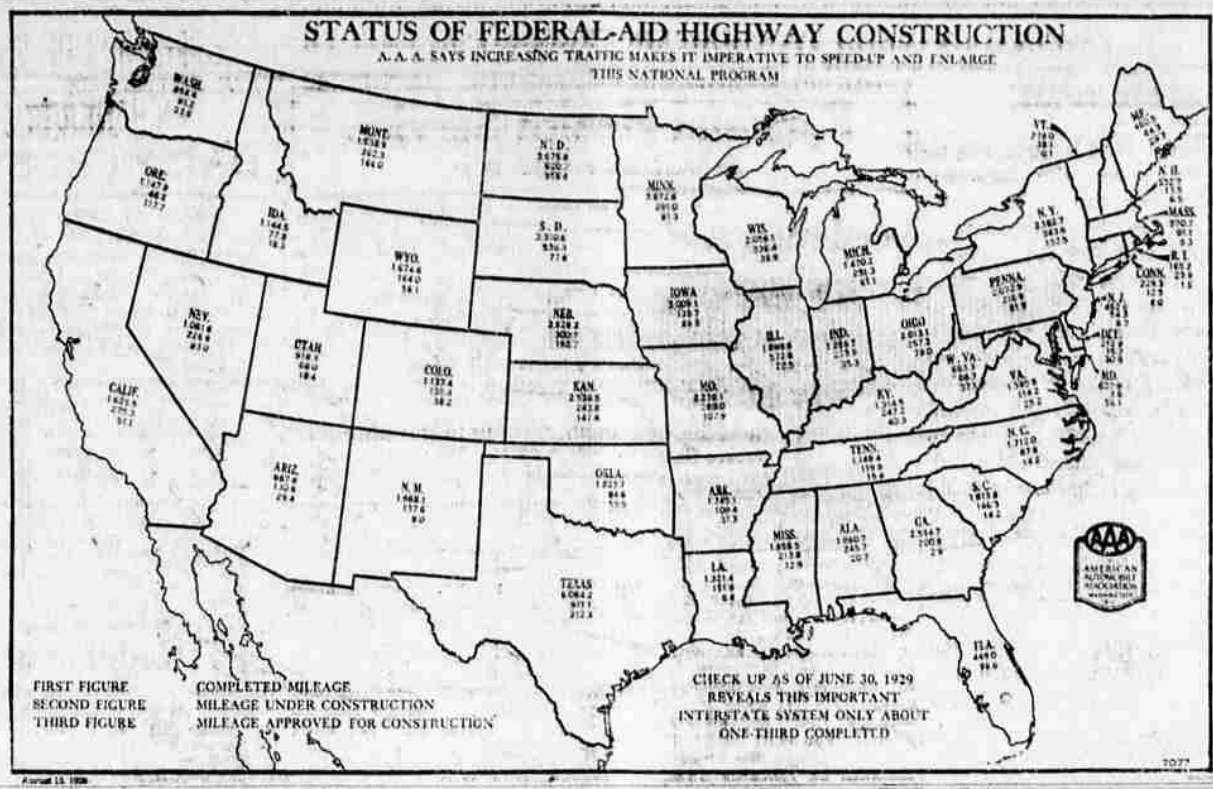

"Bill" Put in a Very Strenuous Week But Is Ready to Continue His Journey

"Bill" Dollar was tired after a strenuous day's shopping in Medford stores. He had been tossed from store to store, but he still retained his cheerful smile.

DR. BENNETT ASSUMES METHODIST EPISCOPAL PASTORATE ON SUNDAY

Dr. Alexander G. Bennett, newly appointed pastor of the First Methodist Episcopal church, will arrive this afternoon with Mrs. Bennett and their son George, a sophomore in high school.

LUTHERANS PLANNING DINNER ARMISTICE DAY

The ladies of the English Lutheran church invite the public to be their guests at noon on Monday, November 11th, at the church annex on Fourth street at Oakdale avenue.

CANADIAN GIRL VICTIM OF SEDUCER IS CLAIM

OAKLAND, Cal., Oct. 5.—(AP)—Miss Irene Sutherland, 29, of Calgary, Canada, was arrested by immigration authorities on a charge of overstaying her leave in a country.

SAMS VALLEY

SAMS VALLEY, Ore., Oct. 5.—(Special.)—Mr. and Mrs. Arthur Fitzgerald of Seattle, Wash., visited this week with their cousins, Frank and Walter Fitzgerald.

Anderson Creek Hunting is Poor

Anderson Creek, Ore., Oct. 5.—(Special.) The hills are full of hunters but not many deer are being killed as the woods are too dry and smoky for good hunting.

Close Reese Creek School Two Weeks During Quarantine

RESEE CREEK, Ore., Oct. 5.—(Special.) The school board of District 47 met on Tuesday last to consider an epidemic of sickness in the community among the school children that has been in evidence for the past two weeks.

Minister Survives Plunge into Canyon

BOISE, Idaho, Oct. 5.—(AP) The Rev. H. H. Fox, Jordan Valley, Ore., minister, reported killed Thursday by a fall into the Owyhee river canyon, was brought to Jordan Valley today, unconscious but still alive.

The Rogue-Elk Inn

Rustic setting in the mountains, Where the pine tree lifts its head, Where the Rogue River murmurs softly.

The Rogue-Elk Inn

Under tall trees by the river, In the welcome shade, so cool, Here the traveler loves to linger.

The Rogue-Elk Inn

Endless pleasure, here, awaits them, If they love the larger life in the mountains, near to Nature.

The Rogue-Elk Inn

Evening's lure, so well portraying, At the setting of the sun, As they dance amid the shadows.

The Rogue-Elk Inn

Where the fairies dance and play 'Neath the tall and bending tree-tops, In the shadows, and the moon seems to hang so close above us.

The Rogue-Elk Inn

No parking troubles exist at The Manx. The doorman takes your car when you arrive and places it in a garage connected with the Hotel.

The Manx Hotel

Service, Quality, Hospitality. The MANX HOTEL SAN FRANCISCO

Advertisement for Rialto Theatre featuring Phyllis Haver in "Sal of Singapore" and "Idle Rich" starting tomorrow.

Advertisement for The Jackson County Bank, established 1888, offering commercial and savings services.

Advertisement for The Manx Hotel in San Francisco, highlighting its service, quality, and hospitality.