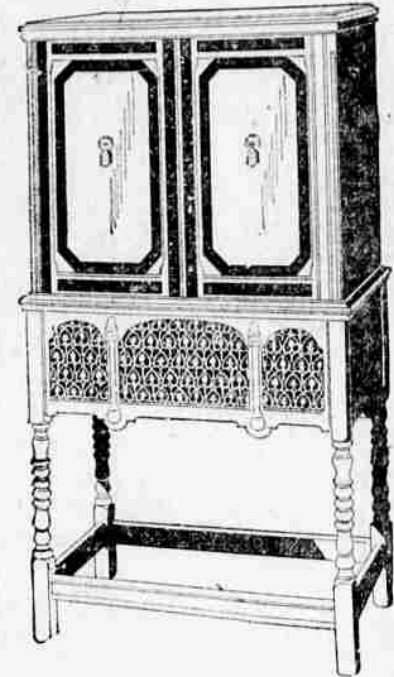

Model 7-26. Victor adjustable-volumn control Electrola with All-Electric Radiola 18. Complete entertainment—records and radio. National price—**$425.00** Convenient terms.

Musical Instruments for Band and Orchestra

Give the young person a Musical Instrument this Christmas. Never before have small instruments been so popular. Violin, Steel Guitars, Banjos and Ukeleles—Drums, Cornets, Trombones or Melophones—Saxophones, Clarinets, Flutes or Piccolos—Harmonicas, Accordions and Ocarinas. We assist you in selecting the proper instruments, give four free lessons which insures the proper start. Make the most of this special service.

Free Lessons

All-Electric 7-Tube Majestic Radios

Orders should be placed immediately to insure delivery of this popular Radio at Christmas time. Special Gift Certificates are now available. A moderate deposit will hold set for you.

Majestic Model No. 71 **$150.00**
Model No. 72 **$187.50**
Without Radiotrons.

Zenith Radio

The real dyed-in-the-wool Radio fan that demands all there is plus all he can get—then it just has to be a Zenith Long Distance Radio. It costs more but does more. Table and cabinet models are available. Prices range from—

$220 to $475

R C A Radiola 60

The Amazing New Radiola 60, 8-tube Super-Hetrodyne has started the Radio world since its delivery to the public. Its super-selectivity, super-tone and distance getting qualities are the reasons that this set leads all others in sales of quality radios in Medford. Set, tubes and No. 103 Speaker. **$219.50**

The New RCA Radiola Speaker No. 103, natural reproduction and pleasing tone qualities makes it a leader in its field. Price **$37.50**