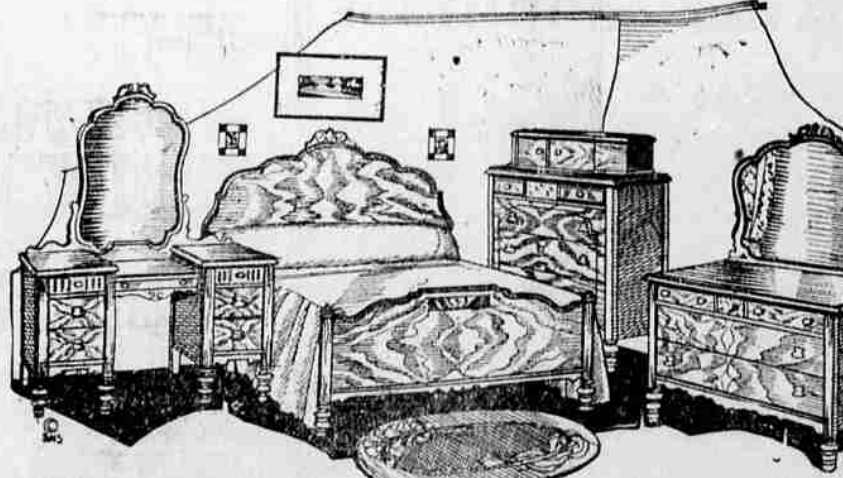

An Exceptional Opportunity

FOR THRIFTY SHOPPERS

$12.50 Helico Tied-Coil Spring (96 Oiled Tempered Steel Coils)—and $14.75 50-lb Cotton Felted Mattress

FREE

WITH ANY BEDROOM SUITE LISTED BELOW