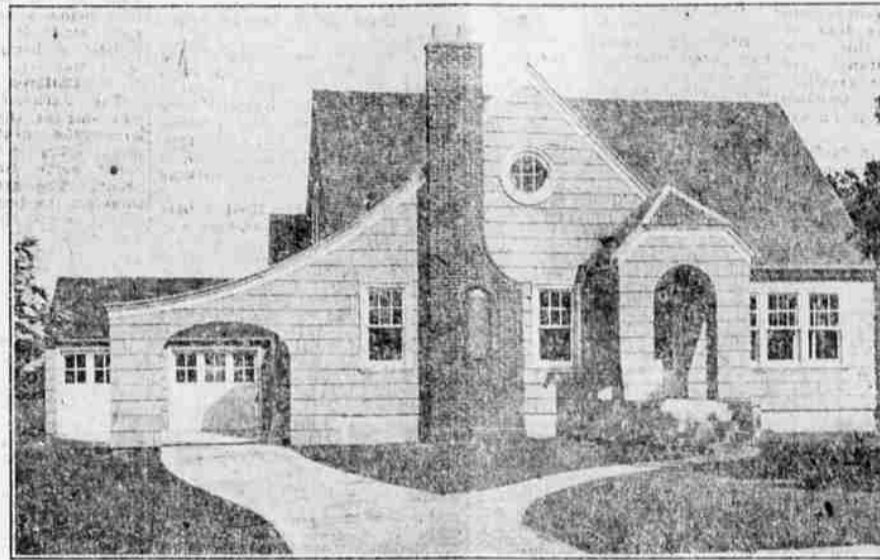

## Striking New Home Open for Inspection Today

Beautiful new model home at 617 South Oakdale avenue, completed this week by Patrick & Fry, Medford contractors. This new home will be open for public inspection today from 8:00 o'clock in the morning till 8:00 o'clock in the evening and southern Oregon people are cordially invited to visit and see Medford's newest model residence.