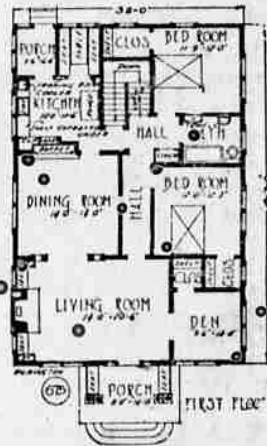

The interior is arranged for six rooms, all on one floor. An enclosed stair leads to the attic, which can be used for storage or in case of necessity for sleeping quarters. Living and dining rooms are separated by a large arch. This and the fireplace at the end of the living room, with built-in seats and bookcases, are features of these rooms. A china closet is located at the end of the dining room.

The kitchen is exceptionally complete, being provided with cupboards and bins, a cooler and an ironing board. A generous sized breakfast alcove is provided at the rear. Besides having two good bedrooms and a bath, all accessible from the hall, there is a den at the front, directly off the living room. Closets and linen cases are arranged for the bedrooms. The stair to the basement and attic is placed at the rear of the hall.