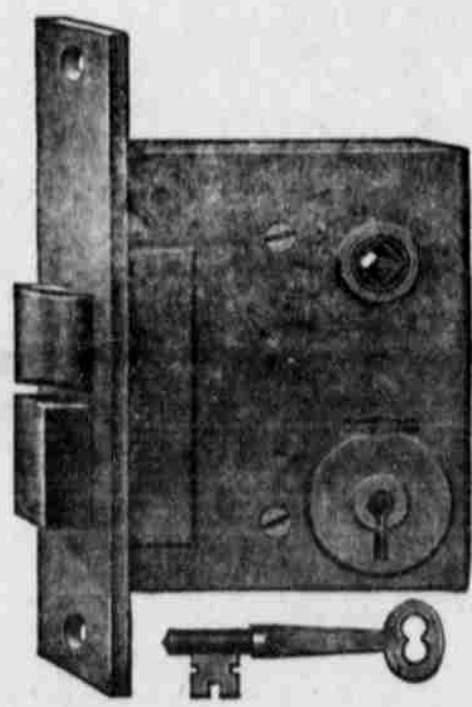

OUR STOCK OF GARDEN TOOLS IS VERY COMPLETE AND YOU ARE INVITED TO LOOK OVER OUR LINE. QUALITY AND PRICE GUARANTEED.

Builders' Hardware

We Carry The Most Complete Line in Southern Oregon

INSIDE SETS, FRONT DOOR SETS, BATH ROOM SETS, CLOSET DOOR SETS, SLIDING DOOR SETS, SASH LOCKS, SASH LIFTS, CASEMENT WINDOW LOCKS, FRENCH WINDOW LOCKS, CASEMENT WINDOW ADJUSTERS, PUSH PLATES, HINGES. IF YOU ARE BUILDING, BRING IN YOUR LIST OF HARDWARE AND WE WILL CHEERFULLY GIVE YOU AN ESTIMATE. WE ARE ALWAYS PLEASED TO SHOW THE DIFFERENT DESIGNS AND FINISHES WE CARRY. CALL AND LET US SHOW YOU OUR LINE.