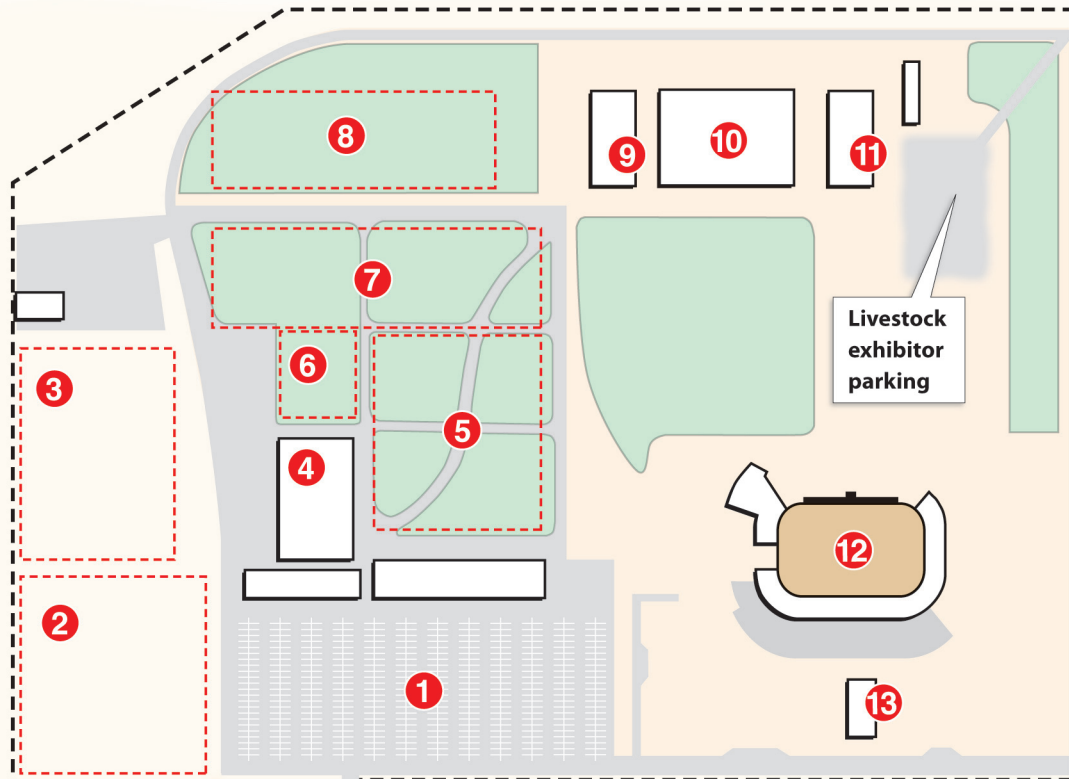

2019 UMATILLA COUNTY FAIR MAP

1

General
Parking
\$5/day

Main Entrance

Umatilla County Fair

Festivities take place Aug. 6-10 at the Eastern Oregon Trade and Event Center near Hermiston Municipal Airport.

Amenities

1. General parking-\$5/day
2. Lot C - General season parking
3. Lot D - Vendor, staff and exhibitor parking
4. FFA/4-H exhibit hall/indoor vendors
5. Outdoor vendors and concessions
6. Wildhorse Resort & Casino main stage
7. Carnival area
8. RV parking
9. Small animal building
10. Livestock barn
11. Swine building
12. Farm-City Pro Rodeo Arena
13. Mercantile Bldg./Chute 8