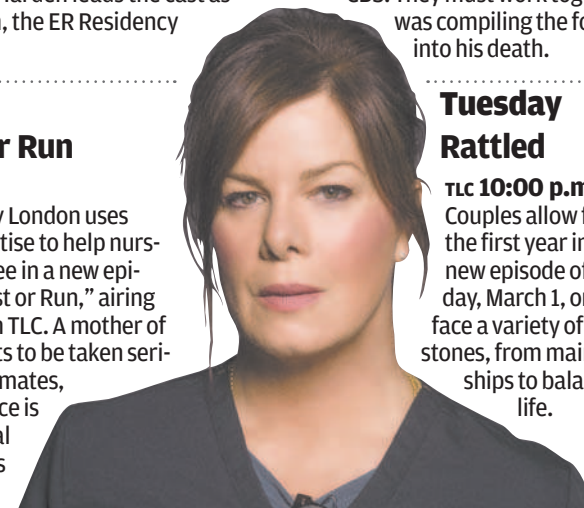

This Week's Best Bets

Wednesday

Code Black

10:00 p.m.

Patients once again flood the ER as doctors and nurses race to save lives in the season finale of the thrilling medical drama "Code Black," airing Wednesday, Feb. 24, on CBS. Oscar-winning actress Marcia Gay Harden leads the cast as Dr. Leanne Rorish, the ER Residency Director.