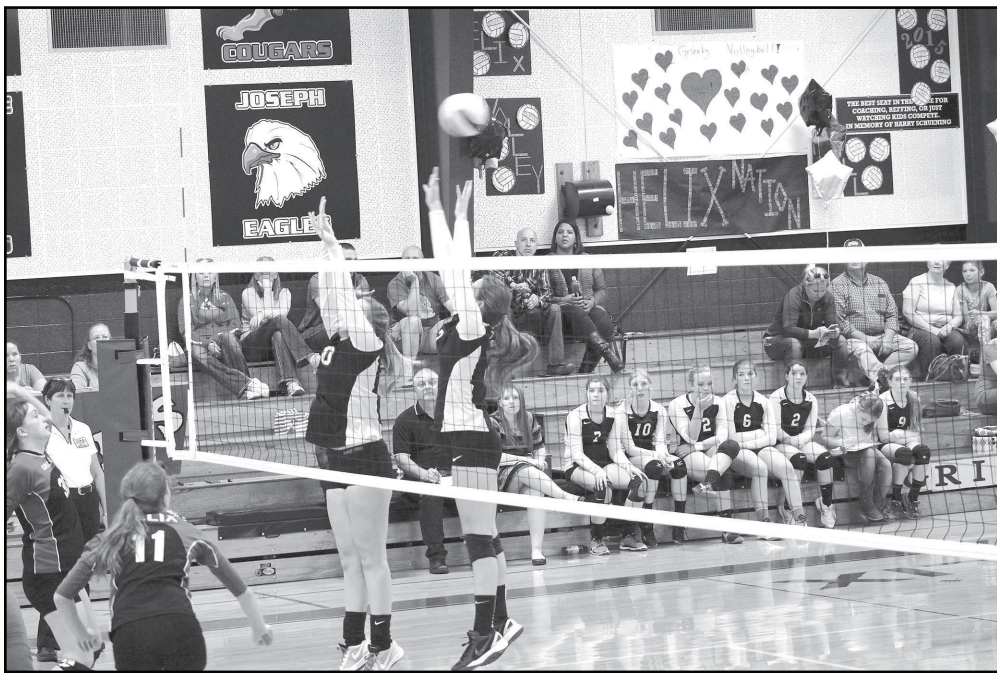

Lady Cards carry winning momentum into districts

Cardinal players Hannah Padberg and Rachel Holland block against Helix last week. Ione lost the non-league game but turned around to win their next three league contests, giving them an 18-6 overall and 13-1 league record for the season and setting themselves up for the Big Sky District Tournament this Saturday, Oct. 24, at The Dalles. —Photo by Sylvia Sandford

Ione to host choir festival, concert tonight

On Wednesday, Oct. 21, Ione will again host the Tri-County Choir Festival. Choral students from six schools will join together to make one large group,

rehearse several songs, and will put on a concert for the public in the evening. The concert will take place at 6 p.m. in the Ione elementary gym. Admission is \$1 per

Everyone is welcome.

Second annual pumpkin picking party this weekend

The Lexington Grange will host its second annual pumpkin picking party and carnival this Sunday, Oct. 25, from 1 p.m. to 4 p.m.

The Grange has added some new events this year; the activity lineup includes pony rides, carnival games, photos by Julie Baker, a costume contest, pumpkins and pumpkin painting, fresh-squeezed apple cider, candy and prizes.

This year, the Grange is also raffling an adult fall-themed basket.

A \$5 entry fee covers a pumpkin, photo in costume and a costume contest. Tickets can be purchased for the carnival games and

Sally Maddern (forefront) mans the straw dive, one of several games at the Lexington Grange's pumpkin picking party last year. The Grange's second annual pumpkin picking party is planned for this Sunday, Oct. 25. —Photo by Carmelo Di Salvo