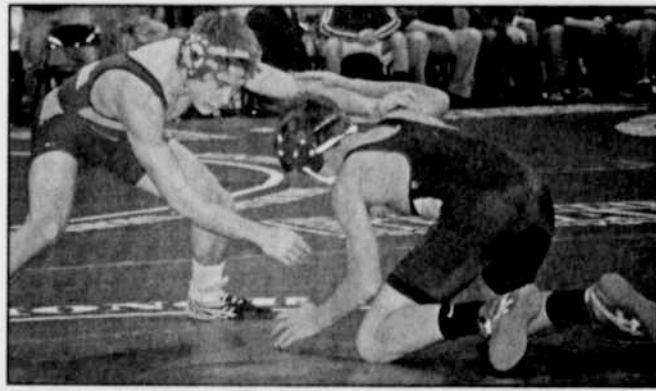

This weekend Heppner will host Enterprise on Friday and Union on Saturday at Heppner High School.

Cardinal basketball

Above: Senior Micah Stillman takes aim on a three-point shot in the boys' varsity game versus Sherman County last Saturday. Below: Sophomore Lucas Jobs makes a lay-in in the game against Sherman County. -Photos by Paula Emmel

Mustang Wrestling

Above: Kaytee Burghard faces off against an opponent during the Oregon Wrestling Classic January 13-14 in Redmond. Below: Jared Lemmon takes down a wrestler from an opposing team. -Photos by Jeremy Lanthorn