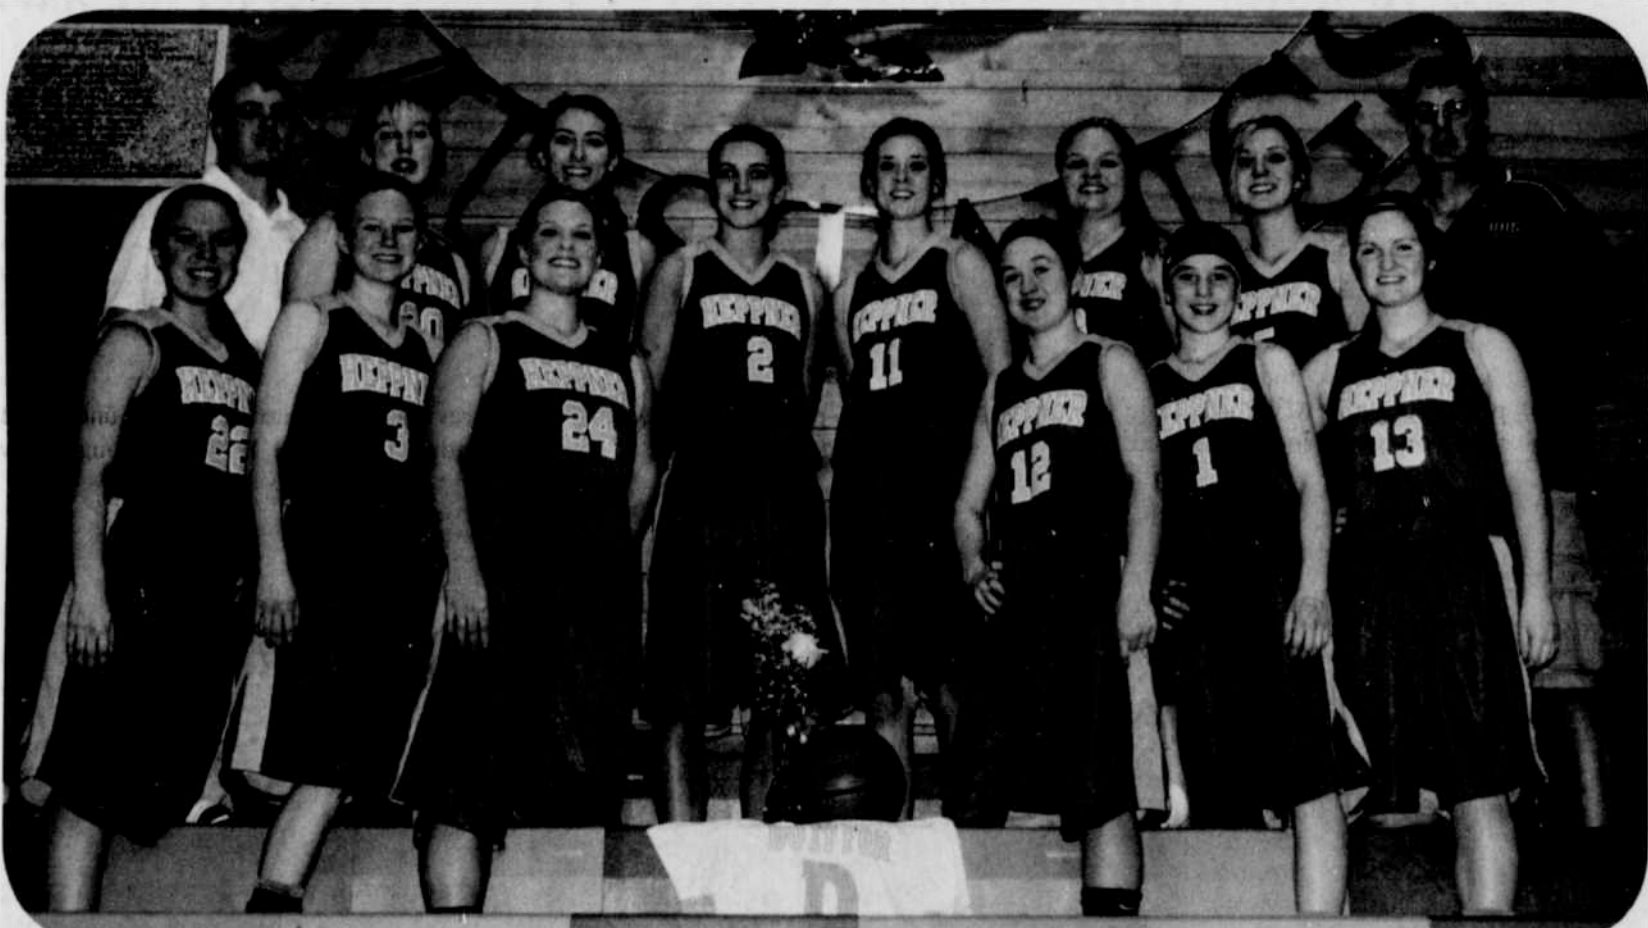

GOOD LUCK AT STATE

MUSTANGS BOYS VS CENTRAL LINN - FRIDAY, FEBRUARY 25TH AT 6:00 PM IN HALSEY, OR

Heppner High School Boys Varsity (left to right): Assistant Coach Jeromy Wilson, Ian Murray, Cody Orr, Justin Pranger, Stephan Thompson, Alex Pickles and Head Coach Jeremy Rosenbalm Bottom row: Jake Bowles, Devin Robinson, Jared Hedman, Aidan Wright, Cam Day not pictured Assistant Coach Chuy Elguezabal

MUSTANGS GIRLS VS SCIO SATURDAY, FEBRUARY 26TH AT 1:00 PM IN SCIO, OR

Heppner High School Girls Varsity (left to right): top row- Coach Jeromy Wilson, Maggie Collins, Carrie Haguewood, Lindsay Cutsforth, Taighler Dougherty, Baily Bennett, Alana Wilson and Coach Chris Rauch. Bottom row: Micha Hintz, Emma Osmin, Natalie Rauch, Makenzie Correa, Blake Greenup and Cassi Day. Not pictured: Coaches Mindy Wilson & Anna Conklin.

JARED LEMMON & JARRIED MILLER WRESTLE FRIDAY & SATURDAY AT THE STATE CHAMPIONSHIPS AT PORTLAND MEMORIAL COLISEUM BEGINNING AT 8:30 AM

Jarried Miller

Jared Lemmon

THESE BUSINESSES AND INDIVIDUALS CONGRATULATE THE MUSTANGS & WISH THEM GOOD LUCK!

- Autumn and Troy Morgan
- Morrow County Grain Growers
- Murray's Drug, Inc.
- Peterson's Jewelers
- Pettyjohn's Farm and Builders Supply
- Chris, Kathy, Natalie, & Andre Rauch & Aimee Selnes
- Rapid Print, Chris Sykes
- Kyle, Darcy, Devin & Garrett Robinson
- Greg & Sherri Smith & Family
- The Stable of Youth
- Wheatland Insurance- Heppner & Lone Rod & Janet Wilson