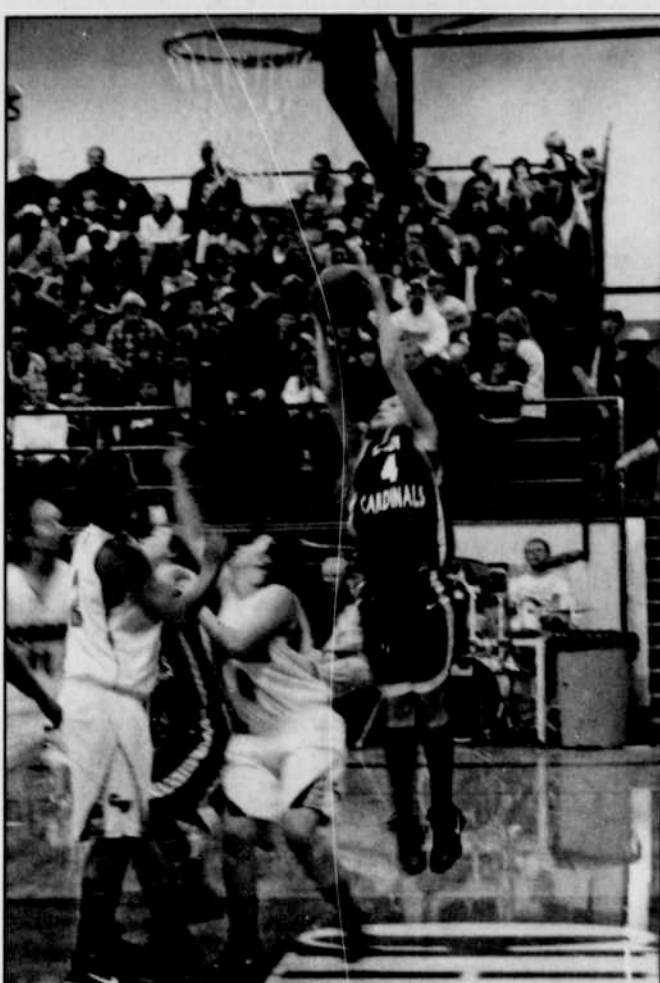

# Lady Cards notch two more league wins

The lone Lady Cardinals continued their winning ways this past week, notching two league wins as well as getting past a non-conference opponent. The Cards now hold a 5-0 record in the Big Sky, 11-4 overall.

Easily the biggest win of the week happened on Friday, January 14 when the Lady Cardinals traveled to Condon for a battle with previously undefeated Condon/Wheeler. The Lady Knights were perched high in the OSAA rankings but after Ione's victory over Nixyaawii the previous week, almost everyone knew it could be a show-down.

The halftime pep talk worked like a charm as Ione put up 10 unanswered points in the first three minutes of the third. Beth Morter had six points in the period that saw five Cardinals score. Not only was the offense clicking but the defense also did their job, holding the Knights to just four points. At the end of three, the Lady Cards led by ten, 41-31.

Ione scored first in the final frame when Lacey Thompson fed a nice little pass to Collette Cason. The

Lacey Thompson puts up a shot against Condon/Wheeler. -Photo by Paula Emmel

end result was the biggest lead of the day 43-31. But C/W came back with two free throws and two three pointers in the span of 40 seconds. Ione kept up their offensive output though. Between the C/W three pointers, Shadow Kendrick drove to the basket for a score. Then Beth Morter canned a jumper on an inbounds play keeping the lead at eight points. With 3:12 remaining in the game, the Knights closed to five points after stealing the ball and hitting the lay in. The Lady Cards kept their cool and held a 6-8 point lead for the remainder of the game. Free throws sealed the deal for the Cards as