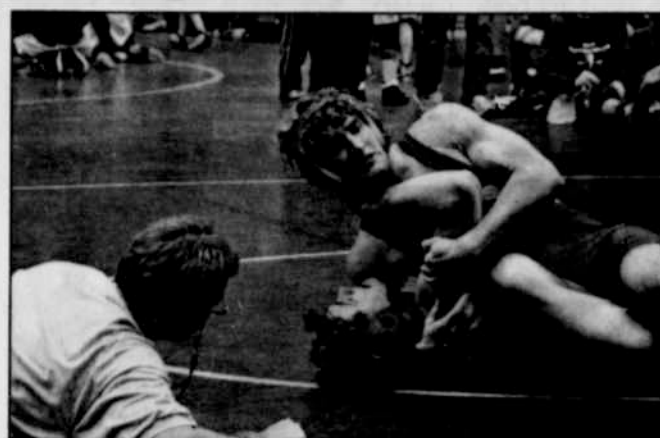

Mustang wrestlers compete at Oregon Classic

Pictured top photo to bottom photo: Andrew Bara, Earl Prophter, and Treston Maben work to pin their opponents during the recent Oregon Wrestling Classic in Redmond. -Contributed Photo

The Heppner Wrestling team competed in the Oregon Wrestling Classic in Redmond on January 14 and 15. The Oregon Classic is the largest tournament in Oregon and one of the largest team tournaments in the nation. About 3,000 wrestlers competed from age five through high school, including a girls' tournament with around 100 female participants. Approximately 100 high school teams entered into the 2011 Oregon Classic. The Classic essentially functions as the Oregon dual state championships.

In the 2A side of the tournament, teams started in pods of four teams where they compete in round robin duals. The top two teams from each pod advance to the Oregon Classic championship tournament. The Mustangs' pod included Culver, Monroe, Neah Kah Nie, and Heppner.

Heppner faced Monroe in the first round. The Mustangs matched up well against the Dragons winning seven of the nine matches wrestled in the dual and finishing with a score 52-18.

In the second dual the shorthanded Mustangs

could not overcome 18 points in forfeits against Neah Kah Nie. Heppner was down by just one point with two matches remaining. Rather than take a likely win and give up a forfeit in the next two matches and end the dual losing by one point, the Mustangs shuffled the line up in a long shot gamble to try to steal the win. The match ups were not favorable to the young Mustangs and Heppner could not pull it off. Despite winning six of the ten matches wrestled, Heppner fell by the score of 33-46. A win would have given Heppner a guaranteed second place finish in its pod and a berth to the Classic championship round.

Next the Mustangs faced the reigning state champion and eventual tournament champion Culver. Giving up 24 points in forfeits against an already best-in-state Culver line up, Heppner lost 15-63. The Mustangs' best showing came from Jarreid Miller at 130 lbs, who faced a returning state finalist and currently #2 ranked wrestler. Miller won the match 7-3 after starting with a five point takedown and near fall combination in the first round.

With one win and two losses in pod competition, Heppner competed in a consolation dual Saturday afternoon against Scio. The Mustangs competed well but fell short 30-45.

Two wrestlers, Jarreid Miller and Earl Prophter went undefeated in the tournament with 4-0 records. Jared Lemmon was 3-1. Shane Miles, Alex Smith, Treston Maben, Wade Matthew, Clayton Cook, Andrew Bara, and Jacob Moore also all won matches and scored team points for the Mustangs.

Community Lunch Menu

Willow Creek Baptist Church members will be serving lunch on Wednesday, January 26, at St. Patrick's Senior Center. The meal will include shepherd's pie, spiced pears, garlic bread, and brownies. Menu is subject to change.