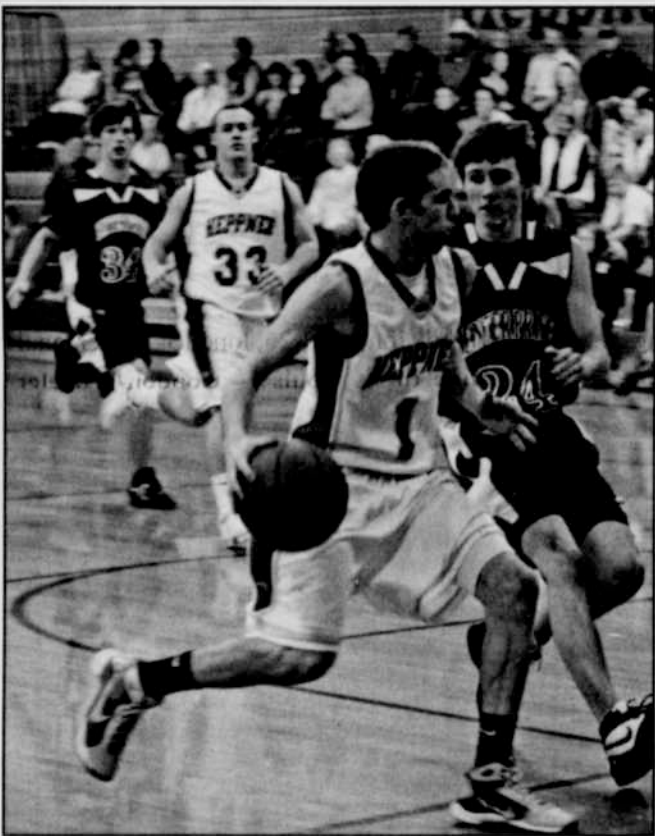

Mustangs take wins over Enterprise and Elgin

Heppner Mustang Bryan Holland goes in for a basket against the Enterprise Outlaws Friday in Heppner. Holland and Chris Lien both added 16 points each for the win 61-47 over Enterprise. -Photo by Sandy Matthews