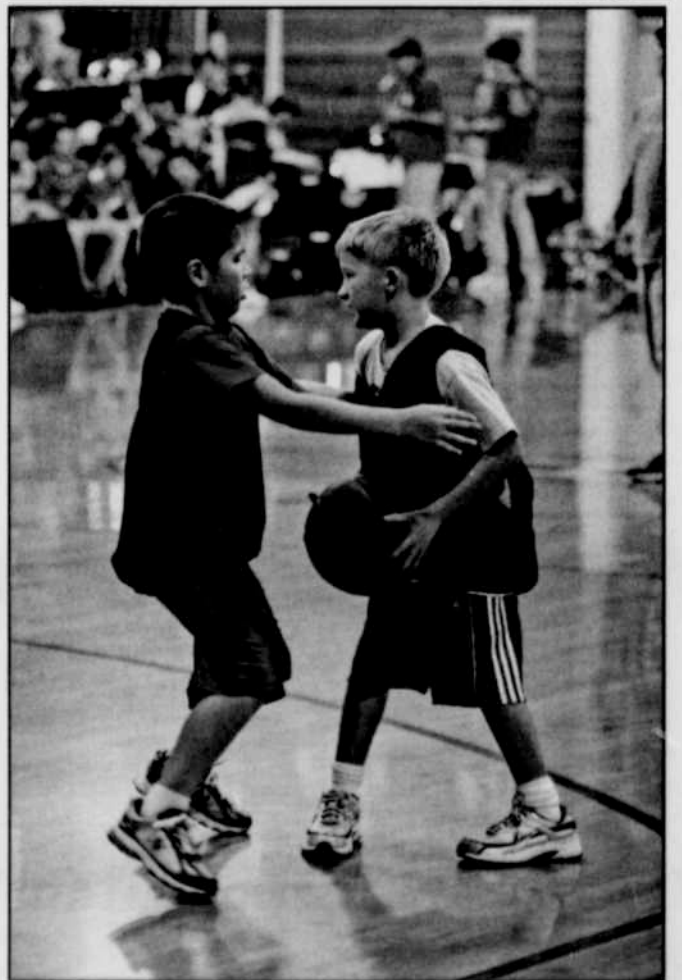

Colt Basketball program holds halftime scrimmage

Kellen Grant keeps a close guard on Kegan Gibbs during a halftime scrimmage during a Mustang basketball game this past weekend. -Photo by Sandy Matthews