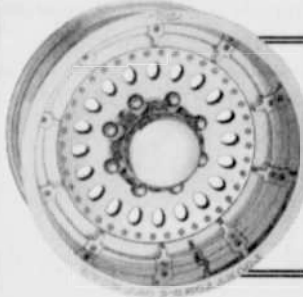

AMP FORTYONE-2 CHROME
STARTING AT
118.25
17x8 • Lugs Extra

FREE BRAKE INSPECTIONS!
ON MOST VEHICLES

Of the many parts in your car, light truck or SUV, none are more important than those which make up your braking system. At Les Schwab, we're proud of the brake service we provide our customers. That's why we do it right, and we do it complete. We feel a brake system is only as good as its weakest part. Here's what we do:

COMPLETE FRONT DISC BRAKE SERVICE

1. REPLACE with remanufactured or REBUILD front calipers
2. NEW high quality disc pads
3. RESURFACE rotors
4. Repack wheel bearings (except FWD)
5. NEW front seals (except FWD)
6. Bleed & adjust entire system

COMPLETE REAR DRUM BRAKE SERVICE

1. NEW high quality brake shoes
2. RESURFACE drums
3. All NEW hold-down return springs
4. All NEW wheel cylinders
5. Adjust parking brake
6. Bleed & adjust entire system

FREE 25,000 MILE REPLACEMENT WARRANTY ON BRAKE PARTS AND LABOR

SXT A/T

QUIET RIDE • SUPERIOR STABILITY

The All Terrain Radial SXT delivers a quiet, comfortable ride, superior stability and control. If you drive a Light Truck or Sport Utility Vehicle this tire is a great choice for you.

SIZE	SUPERMARKET PRICE	SIZE	SUPERMARKET PRICE	SIZE	SUPERMARKET PRICE
LT215/85QR-16BW	E 144.15	LT245/75QR-16BW	E 154.21	LT255/70R-16	C 166.55
LT235/85R-16BW	E 147.39	LT245/75R-16	E 162.24	LT305/70QR-16	D 204.90
P215/75SR-15	102.43	LT265/75R-16	C 153.85	30/9.50R-15	C 126.25
P225/75SR-15	106.41	LT265/75R-16	D 164.22	31/10.50R-15	C 141.17
P235/75SR-15	107.59	LT265/75R-16	E 173.98	33/12.50R-15	C 158.79
P265/75SR-15	123.48	LT285/75R-16	D 178.51	35/12.50R-15	C 195.29
P245/75SR-16	128.36	LT315/75R-16	D 212.45	33/12.50R-16.5	D 187.58
P265/75SR-16	129.00	P235/70SR-16	123.18	33/12.50R-17	D 213.57
LT235/75QR-15	C 128.60	P255/70SR-16	137.43	35/12.50R-17	D 259.87
LT225/75QR-16BW	E 135.67	P265/70SR-17	148.87		PLUS FET

FREE MOUNTING ROTATING ROAD HAZARD TIRE REPAIR AIR CHECKS

ECLIPSE

- 70,000 MILE WARRANTY
- QUIET RIDE
- EXCELLENT WET TRACTION

The Eclipse is a quality all season tire that features the latest in radial design and performance. It's modern tread pattern provides quality handling for increased vehicle safety.

FREE MOUNTING ROTATING ROAD HAZARD TIRE REPAIR AIR CHECKS
TREAD MAY VARY FROM PHOTO

RT03

- EXCELLENT TRACTION IN MUD, SAND, AND SNOW
- EXTRA SHOULDER REINFORCEMENT

The RT03 is a rugged tire designed for true off-road drivers. The "V" shaped tread blocks are tapered for better grip in mud or sand and you should see them perform in snow. There are ejectors built into the tread grooves to prevent stones from penetrating. Specifically designed shoulders keep dirt from building up and to help prevent damage from impacts.

SIZE	SUPERMARKET PRICE	SIZE	SUPERMARKET PRICE
35/12.50R-15	C 199.02	LT315/75QR-16	E 213.77
35/12.50R-17BW	E 289.54	LT315/70QR-17BW	D 248.76
35/12.50R-18BW	E 330.79	LT325/60QR-18BW	E 298.52
LT295/75QR-16	D 196.24		PLUS FET