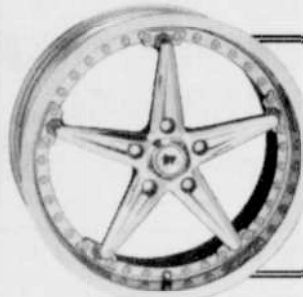

AMP TSUKUBA CHROME
STARTING AT
194.66
18x8 • Lugs Extra

PICKUP & SUV

351

Great Buy!

- ALL SEASON TREAD DESIGN
- STEEL BELTED RADIAL

This low cost all season radial features outlined white letters (most sizes), a smooth ride and is economically priced.

STARTING AT
79.95
P235/75SR-15

SIZE	SUPERMARKET PRICE	SIZE	SUPERMARKET PRICE	SIZE	SUPERMARKET PRICE
LT235/85R-16BW	E 102.47	LT245/75R-16	E 102.85		
P235/75SR-15	E 79.95	LT255/70R-16	C 86.67		
P245/75SR-16	E 90.88	30/9.50R-15	C 95.58		
LT235/75R-15	C 82.72	31/10.50R-15	C 99.58		
LT225/75R-15	C 86.05				
LT225/75R-16BW	D 84.60				

TREAD MAY VARY FROM PHOTOS
FREE MOUNTING ROTATING ROAD HAZARD TIRE REPAIR AIR CHECKS

KINGSTAR

- M & S RATING
- 50,000 MILE WARRANTY

The Kingstar is a 5-rib all season tire that performs well in wet weather, has tough steel belt construction and features a 50,000 mile warranty.

FREE MOUNTING ROTATING ROAD HAZARD TIRE REPAIR AIR CHECKS
TREAD MAY VARY FROM PHOTO