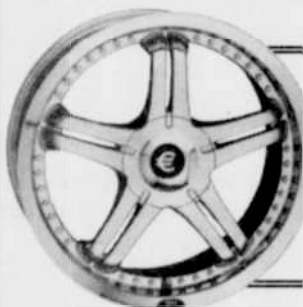

TREAD MAY VARY FROM PHOTOS

TREAD MAY VARY FROM PHOTOS

PASSENGER CAR

STARTING AT
62.66
175/65HR-14

XI-326

On Sale!

WHILE SUPPLIES LAST!

- PERFORMANCE RATING H, V & Z
- EXCELLENT HANDLING

The 326 features a sporty tread design, quiet ride and excellent handling characteristics.

CUSTOM WHEEL CLOSE OUTS WHILE SUPPLIES LAST!

AMP EURO CHROME
STARTING AT
194.66
18x8 • Lugs Extra