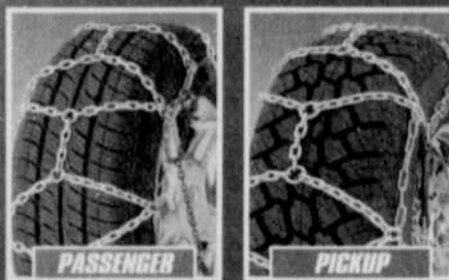

PASSENGER

PICKUP

OBSERVE

STUDED TIRE ALTERNATIVE

Recommended on all 4 wheel positions, this tire offers a rubber compound with microbit technology designed for excellent traction without tire studs.