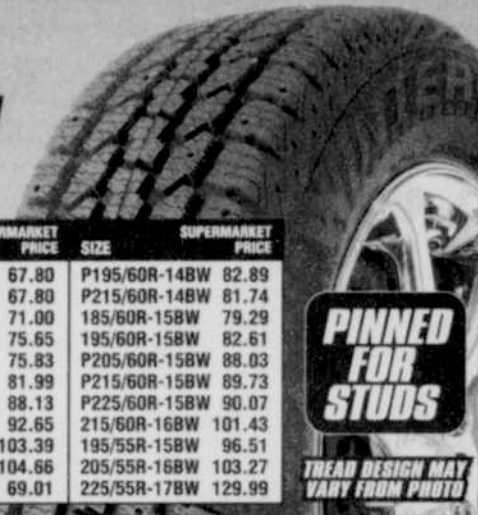

WINTERCAT XT

STARTING AT **52⁰⁷** P155/80R-13

WINTER TRACTION RADIALS

PINNED FOR STUDS

TREAD DESIGN MAY VARY FROM PHOTO

SIZE	SUPERMARKET PRICE	SIZE	SUPERMARKET PRICE	SIZE	SUPERMARKET PRICE	SIZE	SUPERMARKET PRICE
P155/80R-13	52.07	P235/75R-15	83.39	175/65R-148W	67.80	P195/60R-148W	82.89
P165/80R-13	55.65	P235/75R-15XL	85.03	P175/65R-148W	67.80	P215/60R-148W	81.74
P175/80R-13	60.00	P175/70R-138W	57.25	185/65R-148W	71.00	185/60R-158W	79.29
P185/80R-13	63.56	P185/70R-138W	57.20	P195/65R-148W	75.65	195/60R-158W	82.61
P185/75R-14	61.50	175/70R-148W	61.70	185/65R-158W	75.83	P205/60R-158W	88.03
P195/75R-14	63.41	P185/70R-148W	63.28	195/65R-158W	81.99	P215/60R-158W	89.73
P205/75R-14	65.84	P195/70R-148W	65.75	205/65R-158W	88.13	P225/60R-158W	90.07
P215/75R-14	76.24	P205/70R-14	67.56	P215/65R-158W	92.65	215/60R-168W	101.43
205/75R-15	76.20	P215/70R-14	79.40	P205/65R-168W	103.39	195/55R-158W	96.51
P205/75R-15	74.33	P205/70R-15	77.33	215/65R-168W	104.66	205/55R-168W	103.27
P215/75R-15	77.01	P215/70R-15	81.56	P185/60R-148W	69.01	225/55R-178W	129.99
P225/75R-15	78.82	P225/70R-15	82.03				

OBSERVE THE STUDDED TIRE ALTERNATIVE

STARTING AT **63⁹¹** 175R-14

Recommended on all 4 wheel positions, this tire offers a rubber compound with microbit technology designed for excellent traction without tire studs.