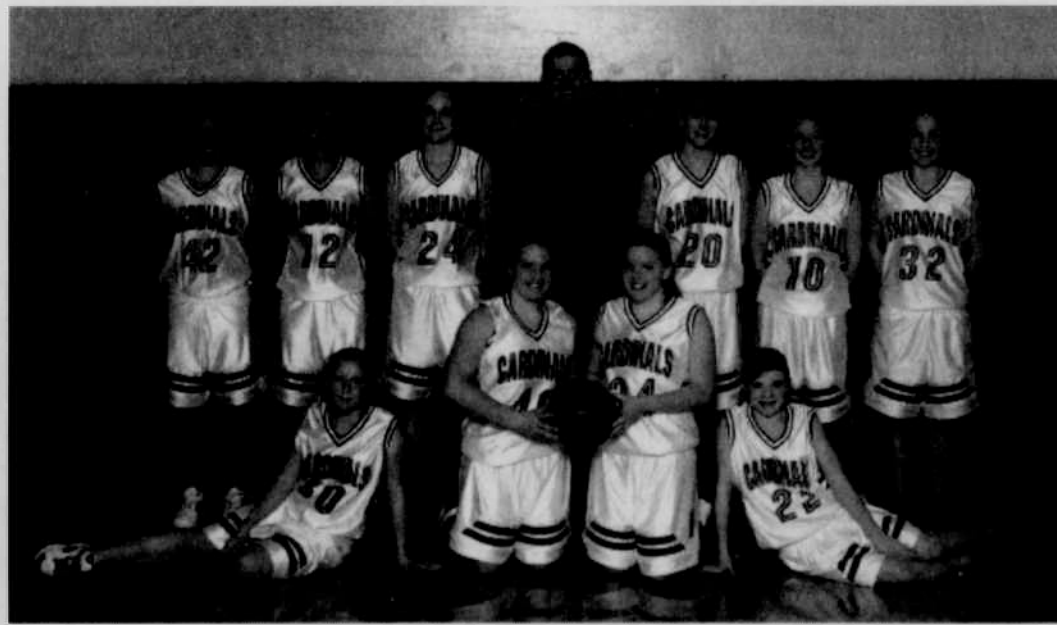

Ione Cardinals Varsity Girls (L-R): top row-Kyle Svetich, Jenny Griffith, Sara Peck, Coach Ryan Rudolf, Amber Patton, Ashly Grams, Emily Rietmann; bottom row-Julianna VandenBrink, Kayla LaRue, Alyssa Rietmann, Kaylee Palmateer

The following individuals and businesses congratulate the Ione Cardinals on their successful seasons and wish the teams Good Luck at District and onto State!