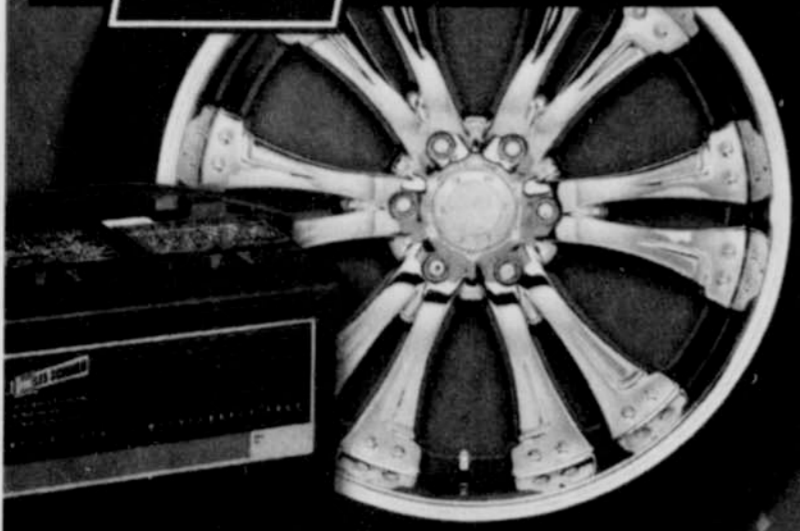

Tires LES SCHWAB