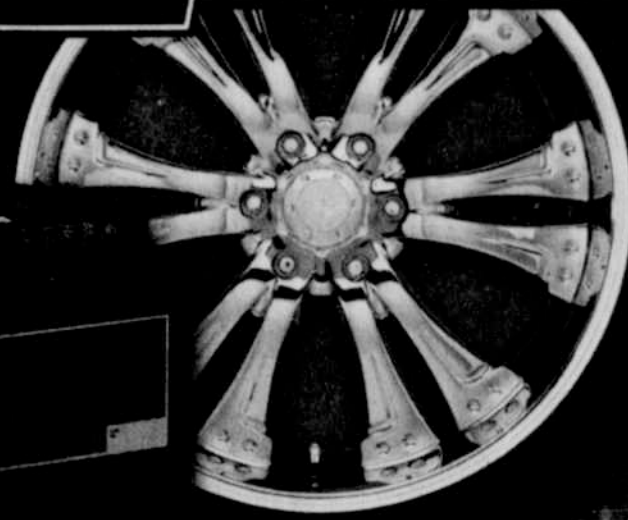

Tires LES SCHWAB