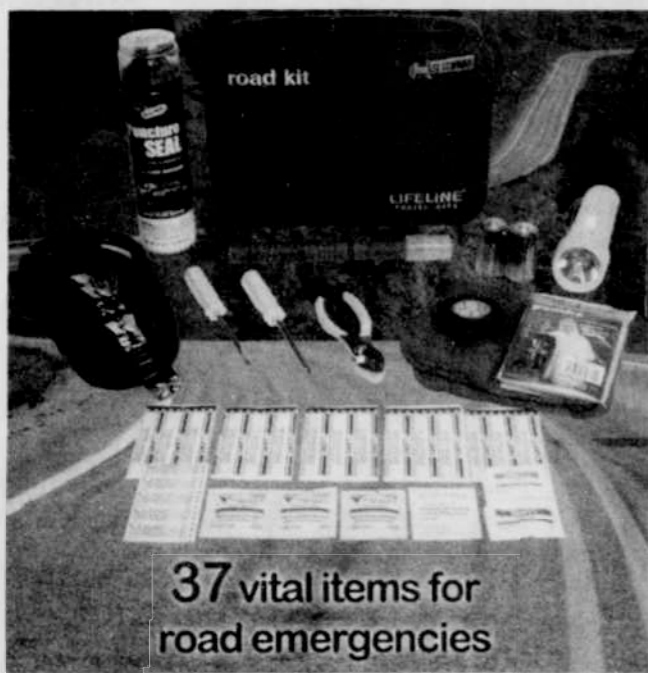

Get Ready For Tires LES SCHWAB HOLIDAY TRAVEL

Be Ready For Holiday Travel with Emergency Auto Aid Kits \$29.95 each Makes A Great Christmas Gift!

KW 11 SMALL CAR TRACTION RADIALS

SIZE	PRICE	SIZE	PRICE
P155/80R-13	42.61	P205/70R-15	61.46
P165/80R-13	45.34	P215/70R-15	64.60
P185/75R-14	50.43	P225/70R-15	67.34
P195/75R-14	51.85	P175/65R-14	58.72
P205/75R-14	54.07	P185/65R-14	59.75
P205/75R-15	55.49	P185/65R-15	62.20
P215/75R-15	58.63	P195/65R-15	64.46
P225/75R-15	61.42	P205/65R-15	66.43
P235/75R-15	64.08	P215/65R-15	68.50
175/70R-13	44.69	185/60R-14	60.10
185/70R-14	49.39	195/60R-14	63.58
195/70R-14	51.31	195/60R-15	65.55
P205/70R-14	60.27	205/60R-15	67.55
P215/70R-14	63.32	225/60R-16	81.42