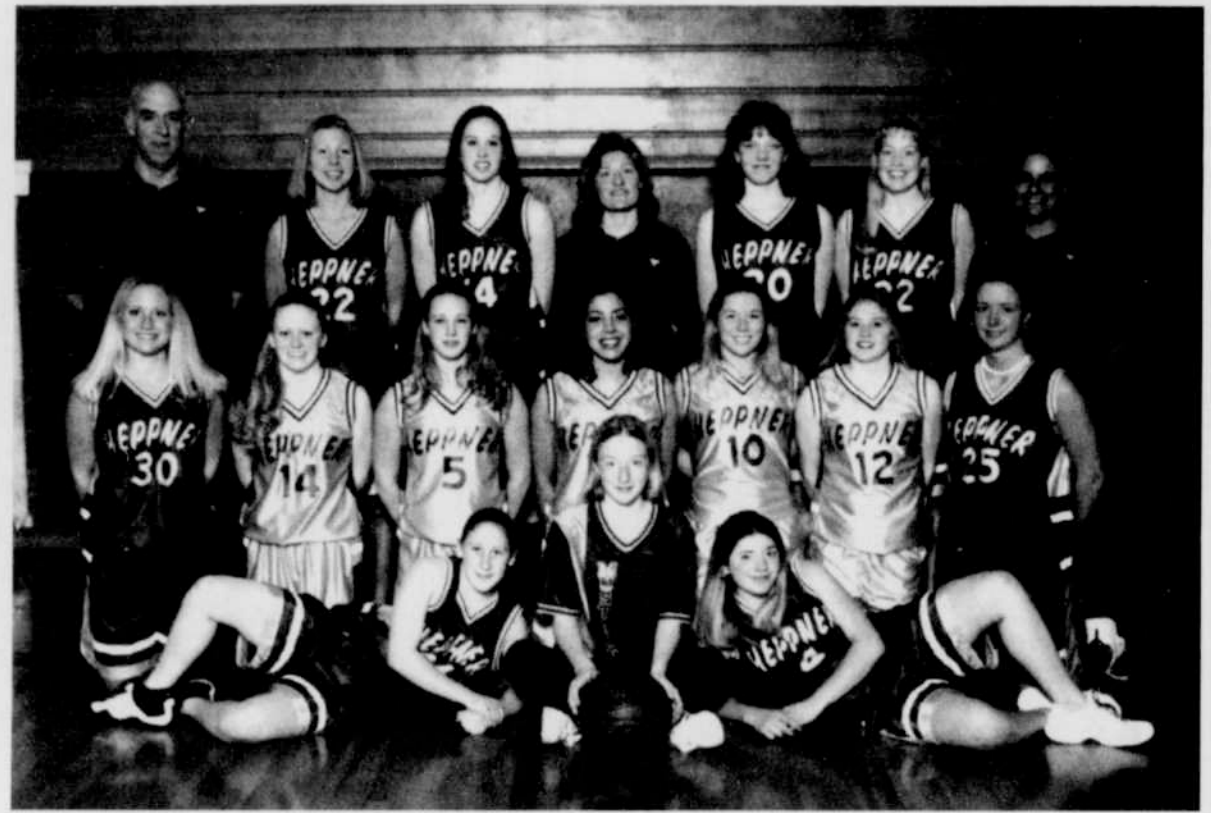

GOOD LUCK to the HEPPNER MUSTANGS at DISTRICT and at STATE!

Heppner Mustangs Varsity Boys (L-R): back row-Coach Ken Eckman, David Norton, Sam VanLiew, Head Coach Chuck Matteson, Brad Adams, Brian Rust, Coach Jay Papineau; front row-Michael McCabe, Stefan Matheny, Kevin Drake, Josh Winters, Donald Adams, Chuy Elguezabal. Not pictured-Luke Murray.

2A DISTRICT TOURNAMENT FIRST ROUND

Friday, February 22 at 7 p.m.

at the Pendleton Convention Center

Heppner vs. the Umatilla Vikings

***These businesses and individuals congratulate
the Heppner Mustangs on their winning seasons
and say GOOD LUCK at District and at State!***