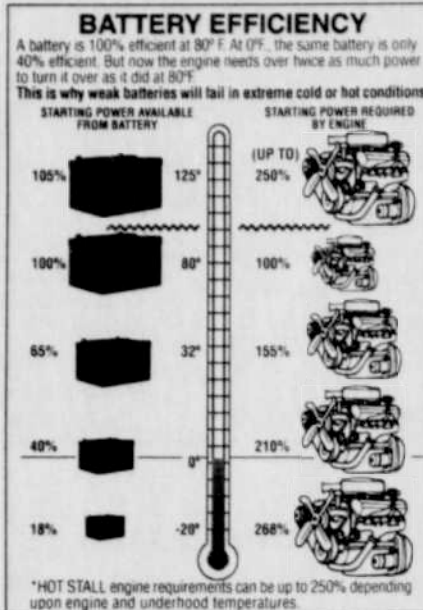

LES SCHWAB BATTERIES

40 MONTH 40 MONTH WARRANTY

39⁹⁵ EA.
Add $5.00 if no exchange

50 MONTH 50 MONTH WARRANTY

48⁹⁵ EA.
Add $5.00 if no exchange

60 MONTH 60 MONTH WARRANTY

58⁹⁵ EA.
Add $5.00 if no exchange

XHD 60 MONTH WARRANTY

- REDUCED EVAPORATION
- REDUCED GASSING
- REDUCED CORROSION

66⁹⁵ EA.
Add $5.00 if no exchange

SPORT 4X4 6 YEAR WARRANTY

74⁹⁵ EA.
Add $5.00 if no exchange

SNOW WHEELS

STARTING AT 21⁰⁰

WHEN YOU BUY A SET OF SNOW WHEELS YOU SAVE TIME AND MONEY - UP TO $45 EACH TIME YOU HAVE YOUR SNOW TIRES INSTALLED OR REMOVED.

Les Schwab

CHAINS

SIERRA CABLE LINK TIRE CHAINS

STARTING AT 24⁹⁵
AN ECONOMICAL CHOICE!

LES SCHWAB QUICK FIT™ DIAMOND TIRE CHAINS

PASSENGER STARTING AT 60⁹⁵

PASSENGER LIGHT TRUCK

THE LES SCHWAB QUICK FIT™ DIAMOND CHAINS THEY TAKE THE WORK AND FRUSTRATION OUT OF USING TIRE CHAINS. THEY GO ON AND OFF QUICKLY AND FIT RIGHT TO PROVIDE EXCELLENT TRACTION DURING TOUGH WINTER DRIVING CONDITIONS.

PASSENGER CHAIN RETURN PROGRAM
IF YOU DON'T USE YOUR PASSENGER CAR CHAINS, RETURN THEM FOR A FULL REFUND AFTER THE LAST LEGAL DATE FOR STUDDED TIRES.

ALIGNMENT

For Better Handling and Tire Mileage

Every car should at least have a thrust alignment. It relates all 4 wheels to a common center line to insure maximum tire life and a centered steering wheel.

Over 90% of all cars built today should have a 4 wheel alignment. Most front wheel drives and some rear wheel drives have rear wheel adjustments. We invite you to ask

THRUST ALIGNMENT 41⁹⁵	STANDARD ALIGNMENT 21⁹⁵	4 WHEEL ALIGNMENT (Shims included) 69⁹⁵

SHOCKS & STRUTS

18⁵⁰ EA. ROAD RYDER Our Most Popular Passenger Car Application	28⁹⁵ EA. ROAD RYDER SUPREME Our Best GAS CHARGED Passenger Car Shock with a Lifetime Warranty
28⁹⁵ EA. MTN RYDER II Our Most Popular Sport Utility and Mini Pickup Shock (2WD and 4WD)	36⁹⁵ EA. MTN RYDER GAS Our Most Popular Full Size Truck Application

SHOCKS ARE AVAILABLE IN MOST APPLICATIONS. Call for pricing on strut assemblies. SHOCKS INSTALLATION IS EXTRA.

COMPLETE BRAKE SERVICE

Of the many parts in your car, light truck or sport utility vehicle, none are more important than those which make up your braking system. At Les Schwab, we're proud of the brake service we provide our customers. That's why we do it right, and we do it complete. We feel a brake system is only as good as its weakest part. Here's what we do:

CALIPER ASSEMBLY

REAR DRUM BRAKE ASSEMBLY

COMPLETE FRONT DISC BRAKE SERVICE

1. Replace with remanufactured or rebuild front calipers
2. High Quality disc pads
3. Resurface rotors
4. Repack wheel bearings (except FWD)
5. New front seals (except FWD)
6. Bleed & adjust entire system
7. Free replacement 25,000 mile warranty

$169⁹⁵
(MOST CARS)

COMPLETE REAR DRUM BRAKE SERVICE

1. High quality brake shoes
2. Resurface drums
3. All new hold-down return springs
4. All new wheel cylinders
5. Adjust parking brake
6. Bleed & Adjust entire system
7. Free replacement 25,000 mile warranty

$149⁹⁵
(MOST CARS)

COMPLETE FRONT DISC AND REAR DRUM

$299⁹⁵
(MOST CARS)

FREE BRAKE INSPECTIONS
(MOST VEHICLES)