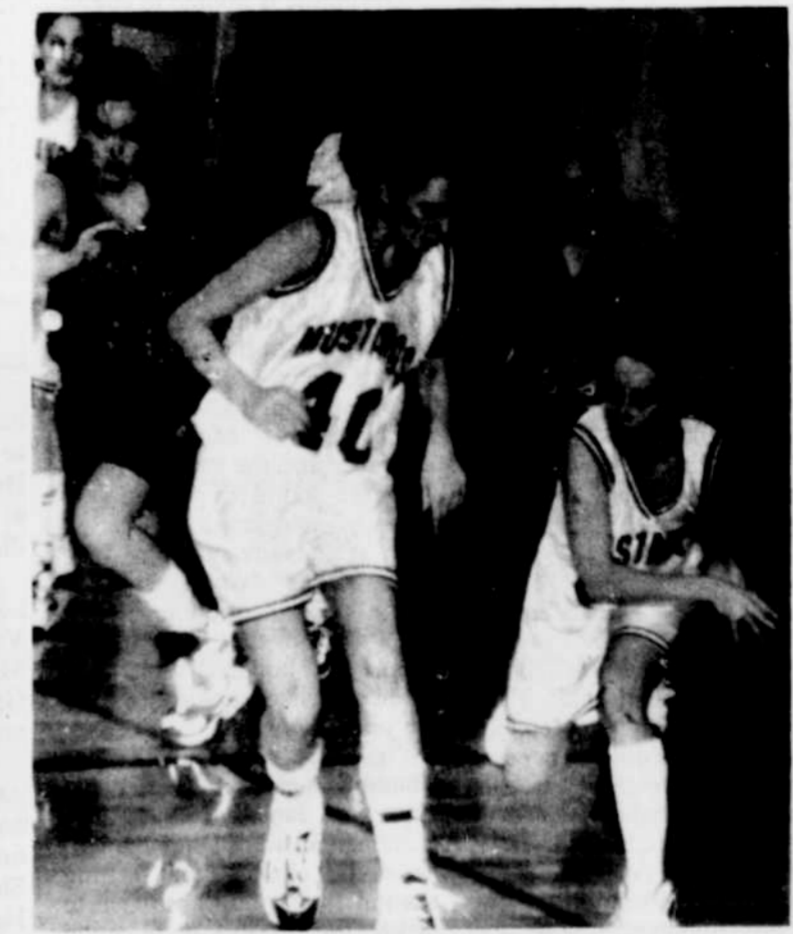

Jessica Maben (40) and Brooke Boyer go for the ball photo by Joyce Hughes

In this evenly-played match the Mustangs enjoyed at least a slight lead for most of the contest. Heppner led 14-12 after one quarter as Petra Elguezabal put in seven of her eventual 13 points. With Lexi Matteson sinking six of her 10 in the second quarter, the Mustangs had a 27-23 lead at the half.

Although the third quarter remained close, the Mustangs maintained the advantage and led 37-34 at the end of three. The Huskies were able to tie up the score at 40 and 45 in the fourth quarter, then with 58 seconds remaining and the score knotted at 45, Mindy Binschus was sent behind the line to sink two freethrows which put Heppner in the lead for good.

Of Heppner's 14 fourth quarter points, 12 came from behind the charity stripe. The Mustangs ended hitting 23/38 (61 percent), compared to the Huskies' 11/21 (52 percent).

Elguezabal led the Mustangs

with 13 points and eight rebounds, followed by Matteson with 10 points and Annie Hisler with 10 points and three assists. Maria McNab and Heidi Beers had 13 points apiece for the Huskies.

Sherman Co 12 11 11 13 - 47
Heppner 14 13 10 14 - 51
Sherman Co (47) Pinkerton, Neil, Shull 4-2-2 10, H. Beers 5 3-5 13, Sanderson 1 0-0 2, Timblin 1 0-1 2, Slay, B. Beers 2 3-4 7, Stroud 0 0-3 0, McNab 5 3-6 13. **Totals** 18 11-21 47. Three point goals, none. Total fouls 29, fouled out B. Beers, Stroud.

Heppner (51) Ingraham 2 4-6 10, Hisler 3 4-6 10, Binschus 0 2-2 2, Childers 0 1-2 1, Boyer 0 4-5 4, Greenup 1 0-1 2, Healy, Matteson 4 2-5 10, Maben 0 1-2 1, Elguezabal 4 5-9 13. **Totals** 14 23-38 51. Three point goals, none. Total fouls 17, fouled out, none.

HHS C-team loses to the Rockets

By Merilee McDowell
Missed shots plagued the Mustangs C-team girls Monday, Jan. 5, causing a 38-26 loss to the Pilot Rock Rockets.

The Mustangs were outscored 13-5 heading into the second quarter and could never catch up with the Rockets from then on.

Mindy Smith had a team-high 10 points to go with her six rebounds. Marissa McCabe scored eight points and grabbed six re-

bounds also. Jenni Patton put in six points, scooped three boards, had three assists and one steal.

"I'm proud of the girls; they blocked out well and did an exceptional job of rebounding," said Heppner coach Rollie Marshall.

The Mustangs' game against Ione on Jan. 12 was cancelled due to the weather. Heppner's next game will be at Echo on Saturday, Jan. 17 at 1 p.m. against Condon.

We make Posters

Gazette-Times

CBC Girls Basketball Standings

Team	League	Season		
	W	L	W	L
Weston-McEwen	2	0	8	1
Pilot Rock	1	0	7	4
Wahtonka	1	1	8	4
Heppner	1	1	7	5
Sherman Co	1	1	6	4
Umatilla	0	1	5	6
Stanfield	0	2	4	8

The Birthstone for January
GARNET

They are available in several colors
Rhodolite Garnet
(a purplish to red variety)
is one of the more popular colors
SEE OUR SELECTION

Peterson's Jewellers
Heppner 676-9200

FOR COMPLETE IONE AND HEPPNER
SPORTS SCHEDULES

Visit Our WEB SITE At
www.beobank.com

Schedules:
• Boys • Girls
• JV • Junior High