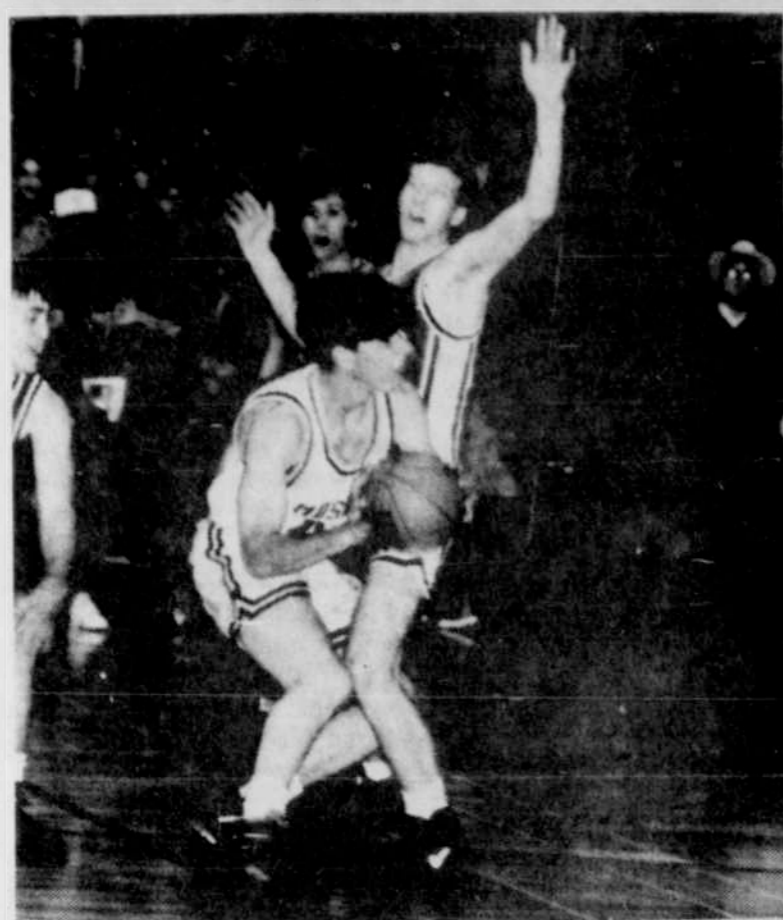

Mustangs beat Cardinals, 73-61 Early celebration causes Cards to lose

Photo by Joyce Hughes

Heppner's Austin Coiner looks for pass around Cardinal Aaron Heideman (34)

The Mustangs returned home Saturday night, Dec. 4 and hosted the 1A lone Cardinals beating the Cardinals 73-61. The Mustangs

jumped out to a 26-13 first quarter lead showing much improved shooting and ball handling skills.

Seniors Len Britner and Dwayne Dunaway led Heppner with nine and six points respectively in the quarter. Britner led Heppner with 19 points and Dunaway added 12 with a soft touch around the basket.

Heppner extended their lead to 44-21 at the half, playing tough man-to-man defense, shutting down the Cardinal attack.

The Mustangs changed to a zone defense in the second half and senior Jimmy Logan caught fire. After being shut out in the first half, Logan scored a game high 23 points with four field goals and five three-point shots from all over the court. Aaron Heideman added 19 points for the Cardinals as they trimmed the final margin to 73-61.

The Mustangs played the weekend without seniors Sam Sumner and Joe Healy. Sumner was out with a back injury and Healy is still slowed with an ankle sprain. Both may get into the action this weekend.

Mustangs/Fillies ornaments for sale

The Heppner Booster Club is selling Christmas ornaments with the Mustangs and Fillies logo.

The ornaments are available at $5 each at Murray Drugs, Heppner TV and at Heppner High School.

"The ornaments will not only look good on this year's tree, but will make good stocking stuffers," said a club spokesperson.

By Anne Mörter

The lone Cardinals lost both of their opening games last weekend but showed signs of promise. On Friday night, Dec. 3, the Cards fell to Umatilla in a one point game 65-64 and then lost to Heppner on Saturday.

An early celebration by the Cards cost them the win against Umatilla. The Vikings hit the front end of a one-and-one to take a one point lead with 14 seconds left. The Cards grabbed the rebound and brought the ball down court. With seven seconds left, they lost possession on an out-of-bounds pass. When Umatilla tried to get the ball inbounds, 6'7" Lars Krecthing got a hand on the ball and Jake Bacon sunk a shot with five seconds remaining. "We celebrated too soon," commented coach Del LaRue, noting that the Cards didn't get all of their players to the defensive end of the court and Umatilla capitalized. The Vikings threw a pass the length of the court and they sunk a jump shot at the buzzer to take the game 65-64.

The game had been a close one all the way. The Cards were down 30-37 at the half but smoked in the third quarter, outscoring the Vikings 20-9. "The third quarter was especially good for us," said LaRue. "We executed well and played good defense," he added.

Jason Halvorsen was the Cards' high scorer with 17 points. Jim Logan and Aaron Heideman added 14 each. The Cardinals dominated the boards, 42-29. Heideman led with 14 and Halvorsen 10. Logan paced the team with nine steals and Bacon had five assists.