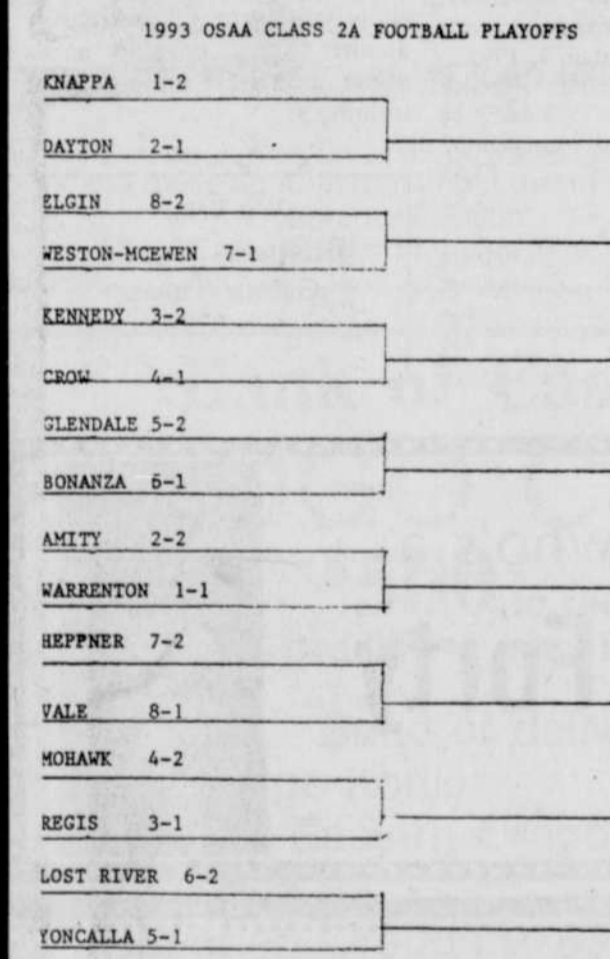

**Heppner vs. Vale**  
**Saturday, Nov. 13**  
**1 p.m. Mountain Time**