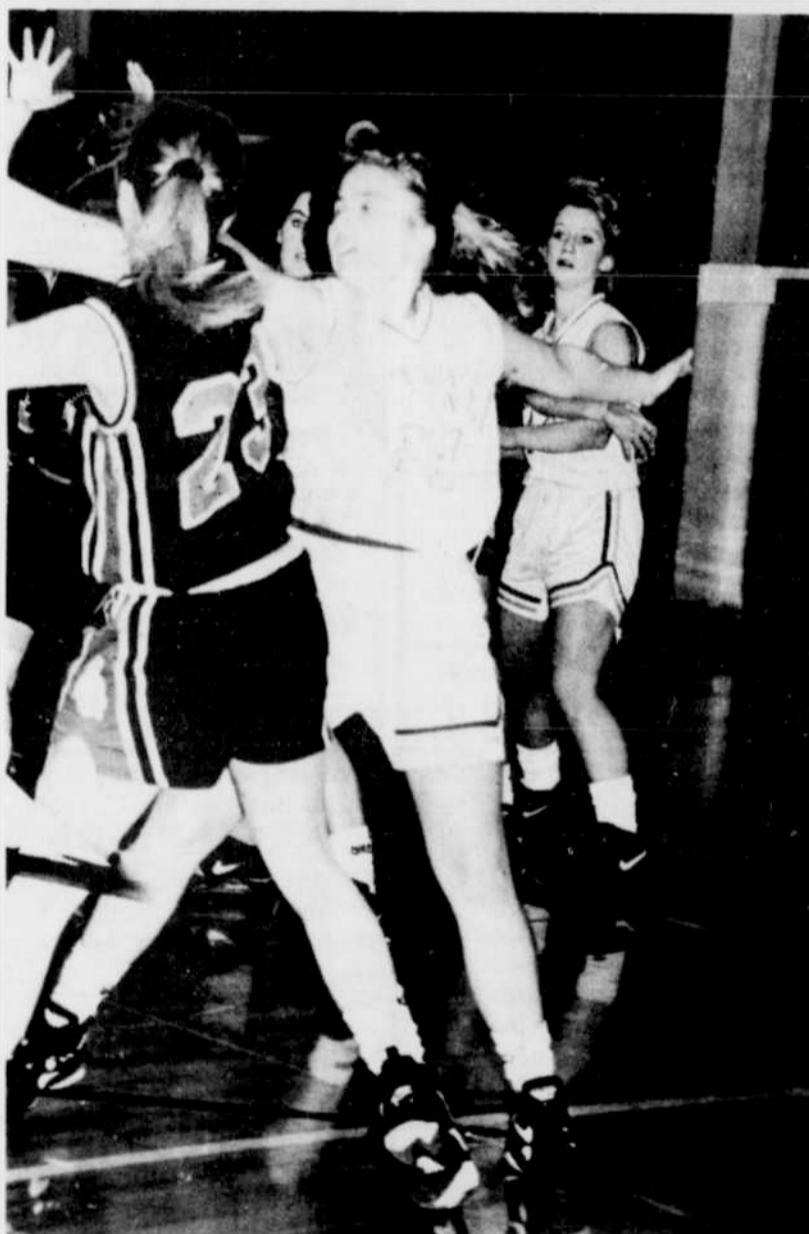

Jodie Johnston guards Enterprise player

Grange slates meeting

By Delpha Jones

The Lexington Grange will meet Monday, December 21 for a potluck dinner beginning at 6:30 p.m.

Members are asked to bring things for the Ronald McDonald house. This is in place of the usual gift exchange. The program will be by the First Christian church Sunday school children following dinner.