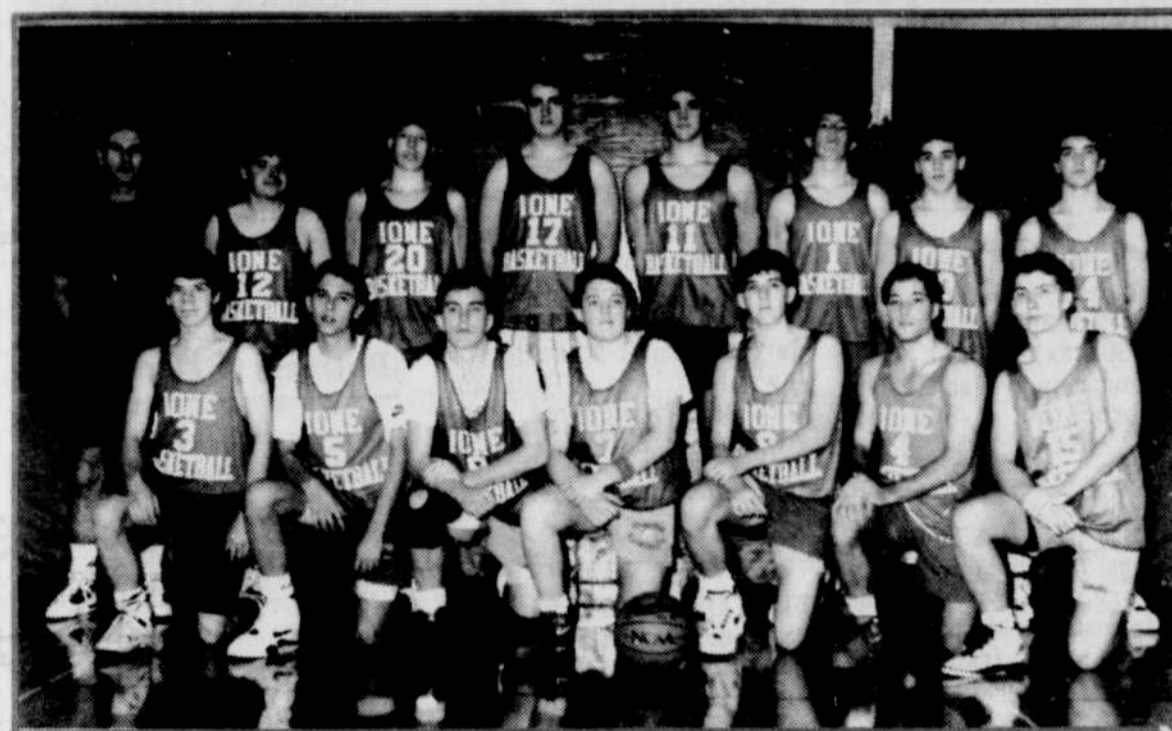

GO CARDINALS

Good Luck at District!!

Girls

**Ione vs Wheeler Co.
Friday, Feb. 15 - 6 pm
Umatilla High School**

Boys

**Ione vs Sherman Co.
Friday, Feb. 15 - 8 pm
Umatilla High School**

Saturday, Feb. 16 LOSERS play at 4 p.m. & 6 p.m.

The following businesses and individuals wish the Cardinal teams good luck at District and ON TO STATE!!

Dick, Jannie, Steve & Elizabeth Allen
Allen, Cheryl, & Tanja Anderson
B & C Repair
Don & Lorraine Ball
Bob, Bonnie, & Brian Ball
Tom, Anne & Kimberly Bedortha
Beecher's Cafe
Jackie, Erica & Rudy Bergstrom
Bristow's Market
Anita Boyer
John, Kelly, Brooke, & Tyler Boyer
Louis & Betty Carlson
Helen Crawford
Rollo Crawford
Frank & Linda Cupps
Pete & Laurel Cannon
Devin Oil Company
Dobyns Pest Control
Robert & Dee Deputy & family
Bill, Joan, Kierin, Kate, Brian, John, & Tim Doherty
Val Doherty
Double T Farming
Herb & Nancy Ekstrom
Earlynn, Rhonda, Jim, Jon, Katie Garrett
Kim, Gayle, Jess, & Josh Gutierrez
Frank, Cathy, Jason, Allison Halvorsen
Craig & Debbie Gutierrez
Ed & Marylee Hiemstra
Heppner Gazette Times